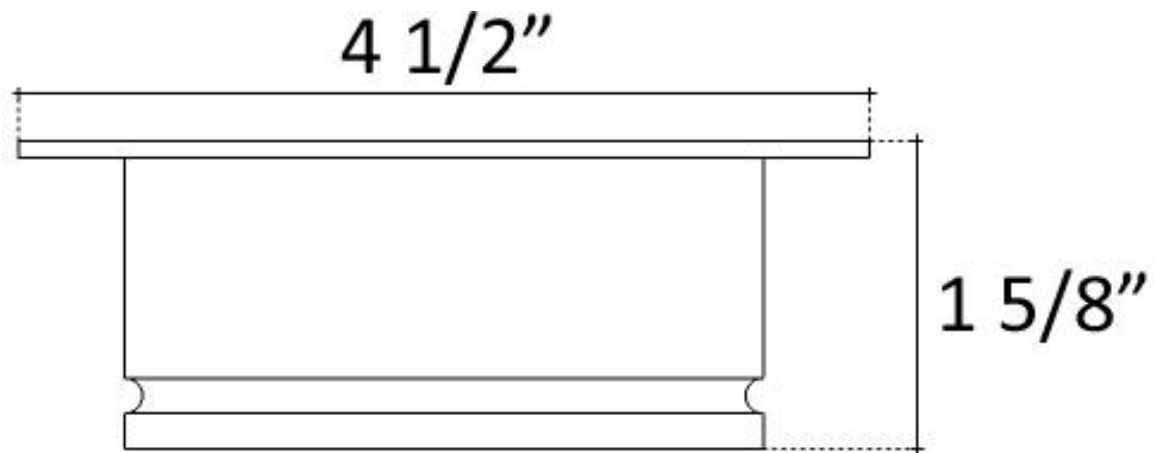

Description:

- Stainless Steel Construction
- 3 1/2" Disposal Flange w/Basket
- Kitchen, Bar/Prep

Available Finishes:

PH	Polished Hammered
PS	Polished Smooth
SH	Satin Hammered
SS	Satin Smooth

Linkasink

2235 E Rose Garden Loop
Phoenix, AZ 85024