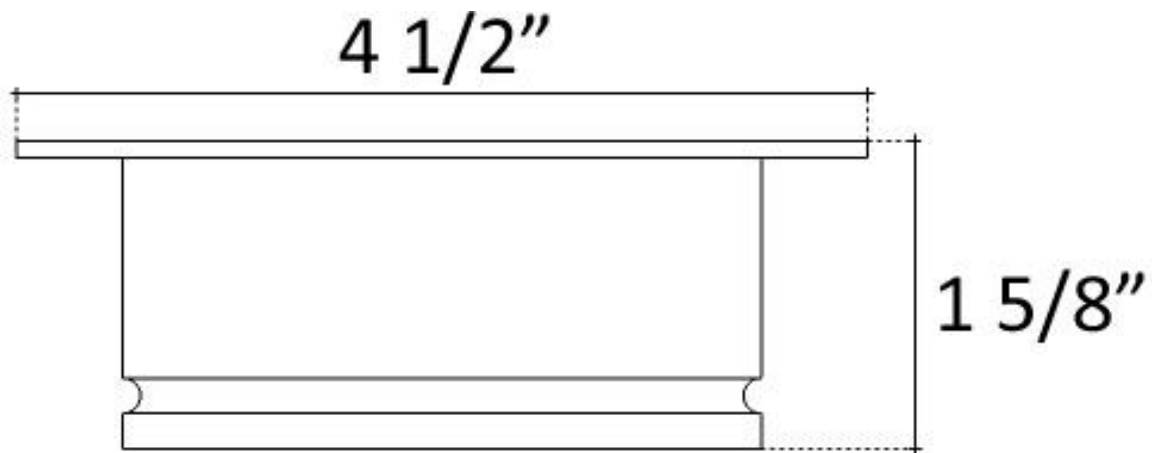

**Description:**

- Stainless Steel Construction
- 3 1/2" Disposal Flange w/Basket
- Kitchen, Bar/Prep

**Available Finishes:**

<b>PH</b>	Polished Hammered
<b>PS</b>	Polished Smooth
<b>SH</b>	Satin Hammered
<b>SS</b>	Satin Smooth