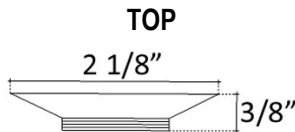

DIMENSIONS WILL VARY

DO NOT use this sheet as a guide for countertop cuts. Due to the handmade nature of each product, templates are not provided.

Contact: 1.866.395.8377   sales@linkasink.com
Linkasink may make changes to specifications without notice.
Visit linkasink.com for updated specification sheet.
2/20/2020