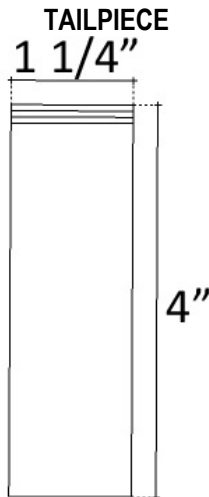

DIMENSIONS WILL VARY

DO NOT use this sheet as a guide for countertop cuts. Due to the handmade nature of each product, templates are not provided.

Contact: 1.866.395.8377   sales@linkasink.com
Linkasink may make changes to specifications without notice.
Visit linkasink.com for updated specification sheet.
2/20/2020