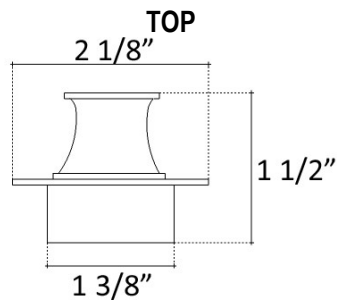

D005

LIFT and TURN DRAIN

DETAILS

Brass Construction

DB, WC, PN, SN Finishes are Plated

AB, VB, PB, UB Finishes are Unlacquered Living Finishes

Lift and Turn open, Twist to close

All Standard Drains

Non-Overflow

Cannot be used with Decorative Drains

DRAIN SIZE

1.5"

AVAILABLE FINISHES

AB	Antique Bronze
DB	Dark Bronze
PN	Polished Nickel
SN	Satin Nickel
PB	Polished Unlacquered Brass
VB	Vintage Brass
UB	Satin Unlacquered Brass
WC	Weathered Copper

CARE

Clean with mild soap. No abrasive chemicals

WARRANTY

Linkasink warranties our product to be free from manufacturing defect for the life of the product. Warranty does not cover abuse.

TAILPIECE

DIMENSIONS WILL VARY

DO NOT use this sheet as a guide for countertop cuts. Due to the handmade nature of each product, templates are not provided.