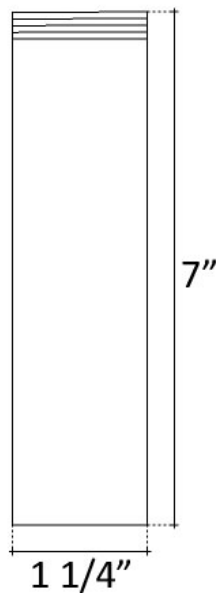

TAILPIECE

DIMENSIONS WILL VARY

DO NOT use this sheet as a guide for countertop cuts. Due to the handmade nature of each product, templates are not provided.