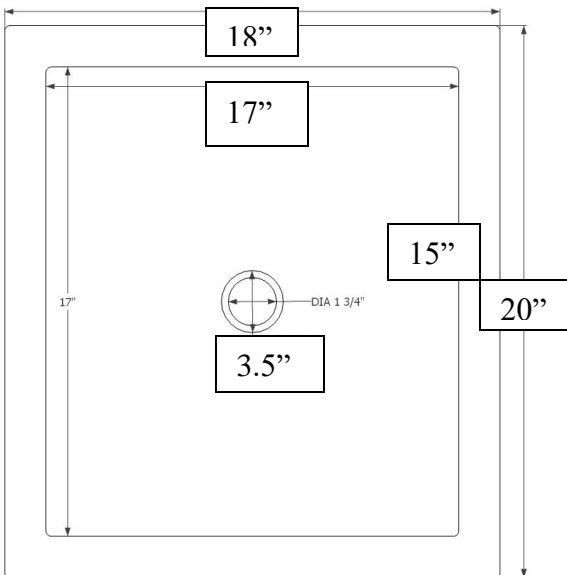

Description:

- Decorative Inset Apron Piece
Hammered Satin Stainless Steel Finish

Available Drains:

- D004** Grid Strainer
- D051-77** Basket Strainer/ Disposal Flange

Inset Piece Options

DIMENSIONS WILL VARY. DO NOT use this sheet as a guide for countertop cuts.