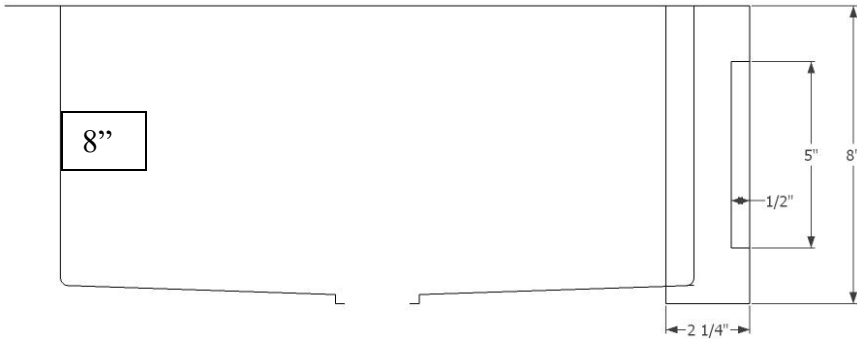

Description:

- Decorative Inset Apron Piece
Hammered Satin Stainless Steel Finish

Available Drains:

- D004** Grid Strainer
- D051-77** Basket Strainer/ Disposal Flange

Inset Piece Options

DIMENSIONS WILL VARY. DO NOT use this sheet as a guide for countertop cuts.