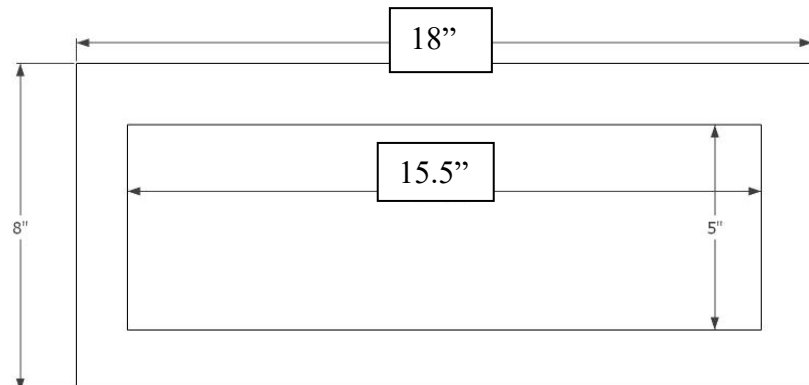

Description:

- Decorative Inset Apron Piece
Hammered Satin Stainless Steel Finish

Available Drains:

- D004** Grid Strainer
- D051-77** Basket Strainer/ Disposal Flange

Inset Piece Options

DIMENSIONS WILL VARY. DO NOT use this sheet as a guide for countertop cuts.