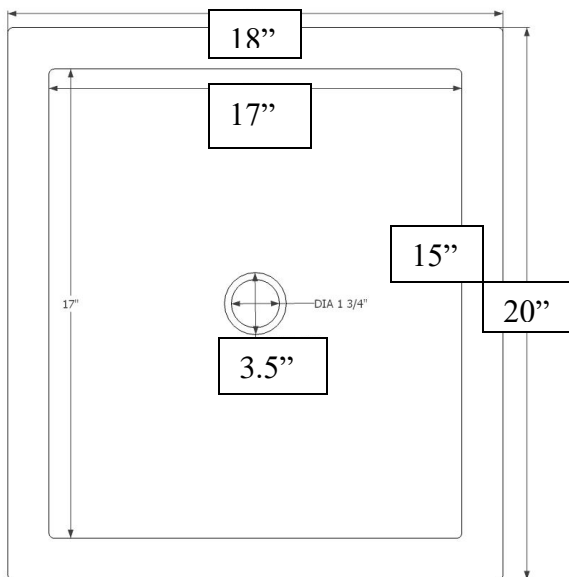

Description:

- Decorative Inset Apron Piece
- Satin Stainless Steel Finish

Available Drains:

- D004** Grid Strainer
- D051-77** Basket Strainer/ Disposal Flange

Inset Piece Options

DIMENSIONS WILL VARY. DO NOT use this sheet as a guide for countertop cuts.