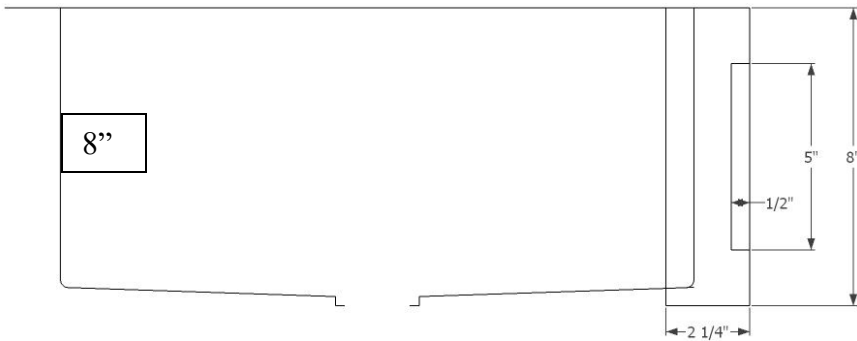

Description:

- Decorative Inset Apron Piece
- Satin Stainless Steel Finish

Available Drains:

- D004** Grid Strainer
- D051-77** Basket Strainer/ Disposal Flange

Inset Piece Options

DIMENSIONS WILL VARY. DO NOT use this sheet as a guide for countertop cuts.