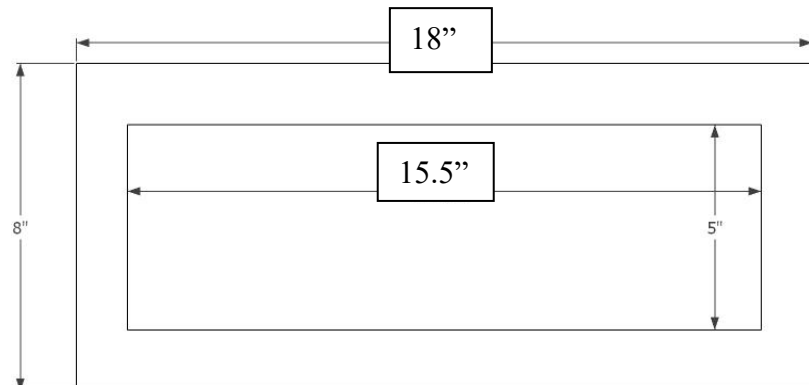

Description:

- Decorative Inset Apron Piece
- Satin Stainless Steel Finish

Available Drains:

- D004** Grid Strainer
- D051-77** Basket Strainer/ Disposal Flange

Inset Piece Options

DIMENSIONS WILL VARY. DO NOT use this sheet as a guide for countertop cuts.