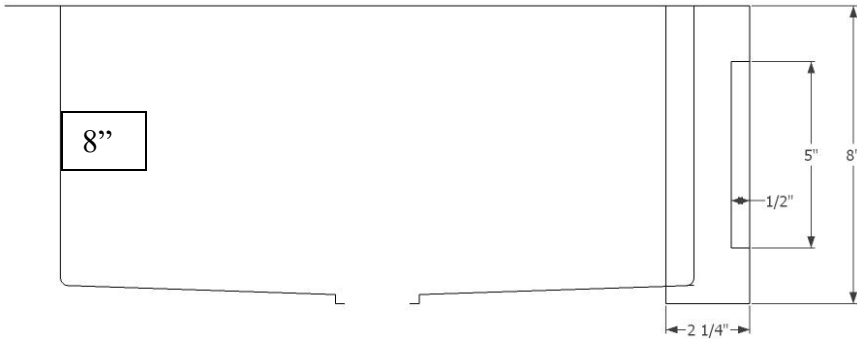

**Description:**

- Decorative Inset Apron Piece  
 Smooth Satin Stainless Steel Finish

**Available Drains:**

- D004** Grid Strainer
- D051-77** Basket Strainer/ Disposal Flange

**Inset Piece Options**

**DIMENSIONS WILL VARY. DO NOT use this sheet as a guide for countertop cuts.**