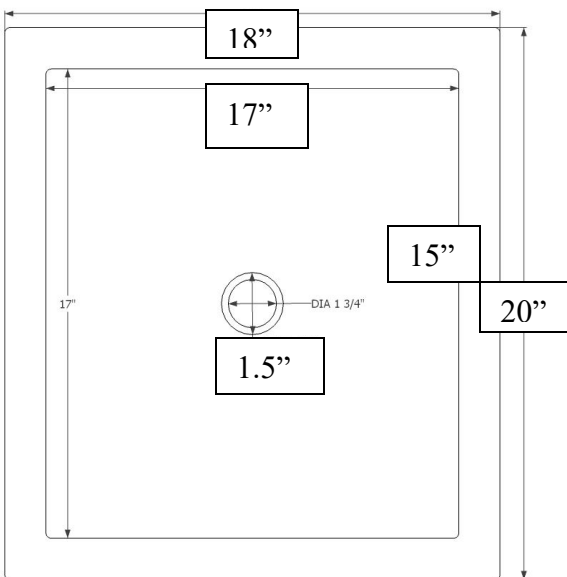

**Description:**

- Decorative Inset Apron Piece  
 Smooth Satin Stainless Steel Finish

**Available Drains:**

- D004** Grid Strainer
- D051-77** Basket Strainer/ Disposal Flange

**Inset Piece Options**

**DIMENSIONS WILL VARY. DO NOT use this sheet as a guide for countertop cuts.**