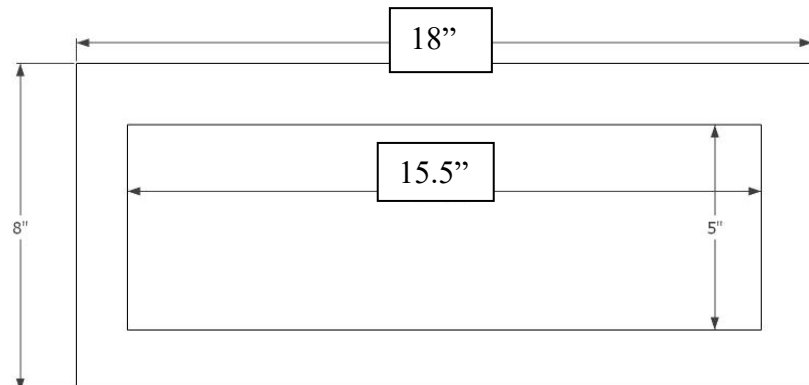

**Description:**

- Decorative Inset Apron Piece  
 Smooth Satin Stainless Steel Finish

**Available Drains:**

- D004** Grid Strainer
- D051-77** Basket Strainer/ Disposal Flange

**Inset Piece Options**

**DIMENSIONS WILL VARY. DO NOT use this sheet as a guide for countertop cuts.**