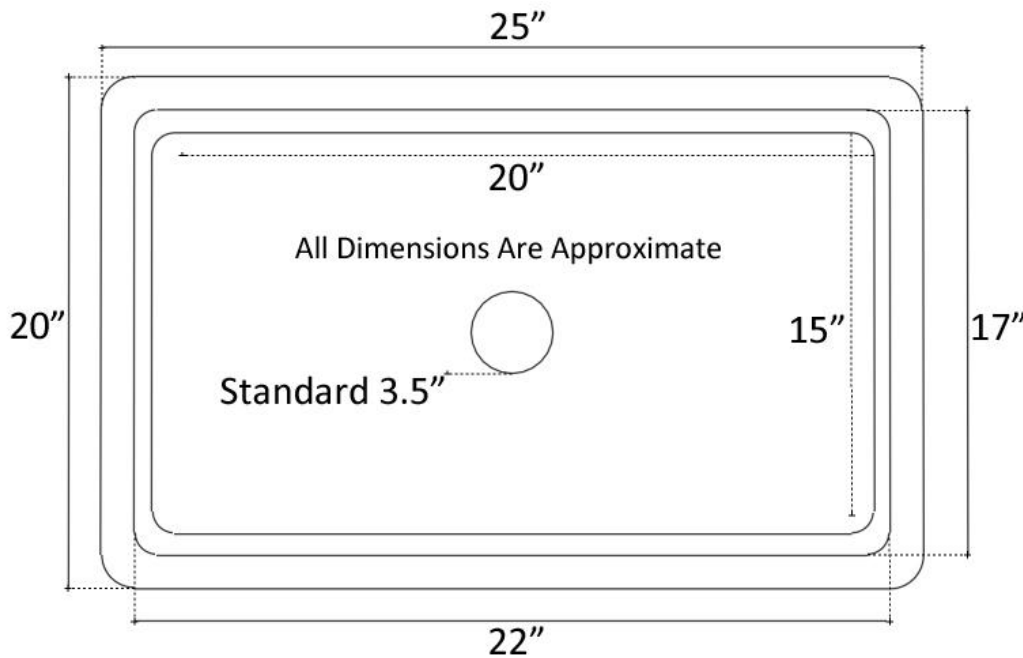

**Description:**

- Copper
- Undermount
- Use standard 3.5" drain
- Clean with mild soap  
No harsh chemicals

**Available Finishes:**

- DB** Dark Bronze
- WC** Weathered Copper

**Available Drains:**

- D003** Basket Strainer
- D007** Disposal Flange

**DIMENSIONS WILL VARY. DO NOT use this sheet as a guide for countertop cuts.**