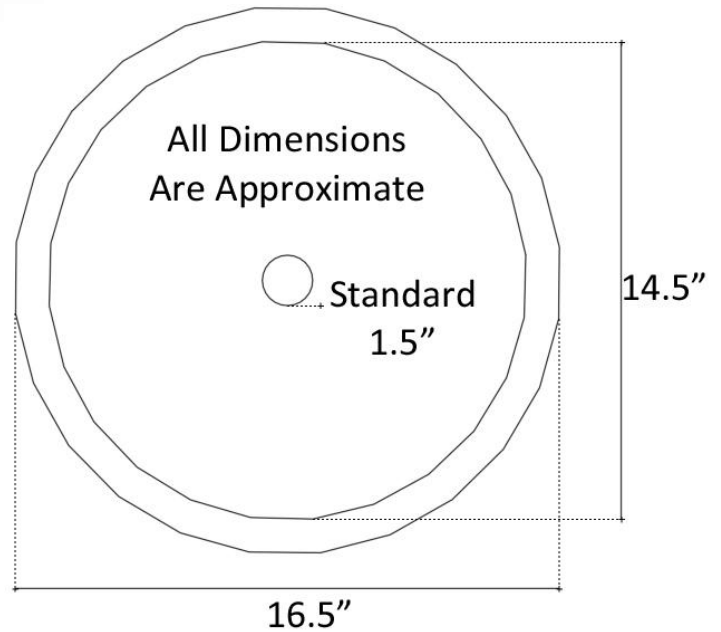

Description:

- Copper
- Drop-In or Undermount
- Use standard 1.5" drain
- Clean with mild soap
No abrasive chemicals

Available Finishes:

- DB** Dark Bronze
- WC** Weathered Copper
- PN** Polished Nickel
- SN** Satin Nickel

Available Drains:

- D004** Grid Strainer
- D005** Lift and Turn
- D006** Pop-up w/ lift rod
- D101-** Decorative Drains
- D720**

DIMENSIONS WILL VARY. DO NOT use this sheet as a guide for countertop cuts.