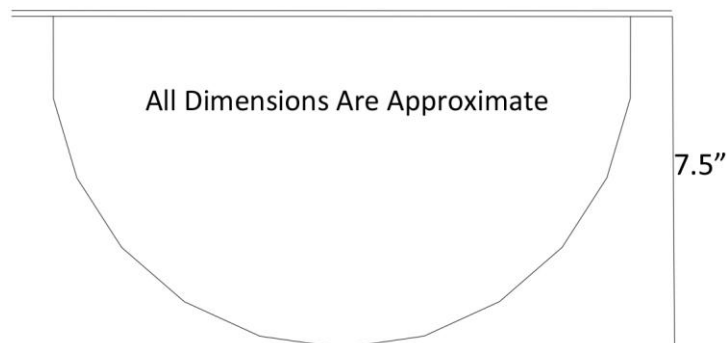

DIMENSIONS WILL VARY. DO NOT use this sheet as a guide for countertop cuts.