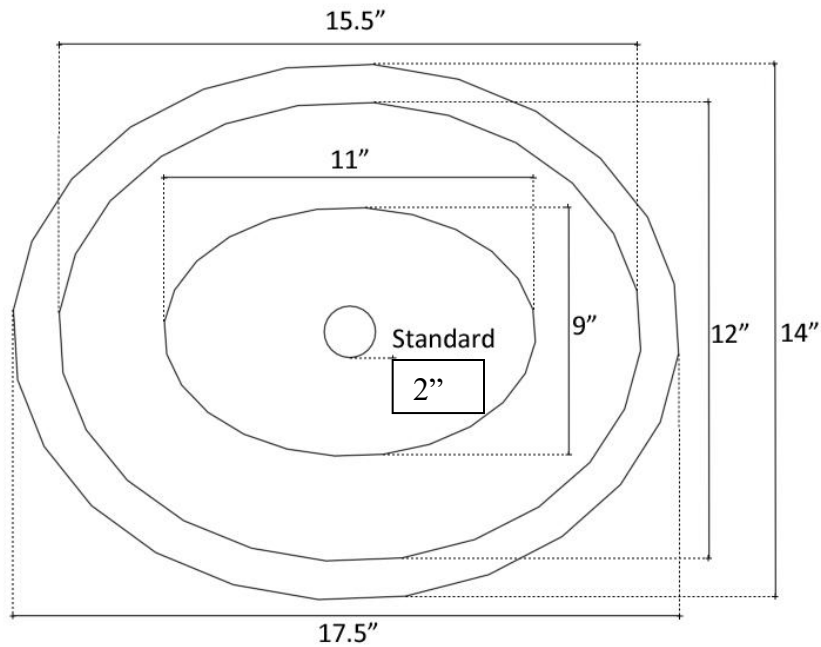

Description:

- Copper
- Drop-In or Undermount
- Use 2" Bar Drain
- Clean with mild soap
No abrasive chemicals

Available Finishes:

- DB** Dark Bronze
- WC** Weathered Copper
- PN** Polished Nickel
- SN** Satin Nickel

Available Drains:

- D001** 2" Bar Drain

All Dimensions Are Approximate

All Dimensions Are Approximate

DIMENSIONS WILL VARY. DO NOT use this sheet as a guide for countertop cuts.