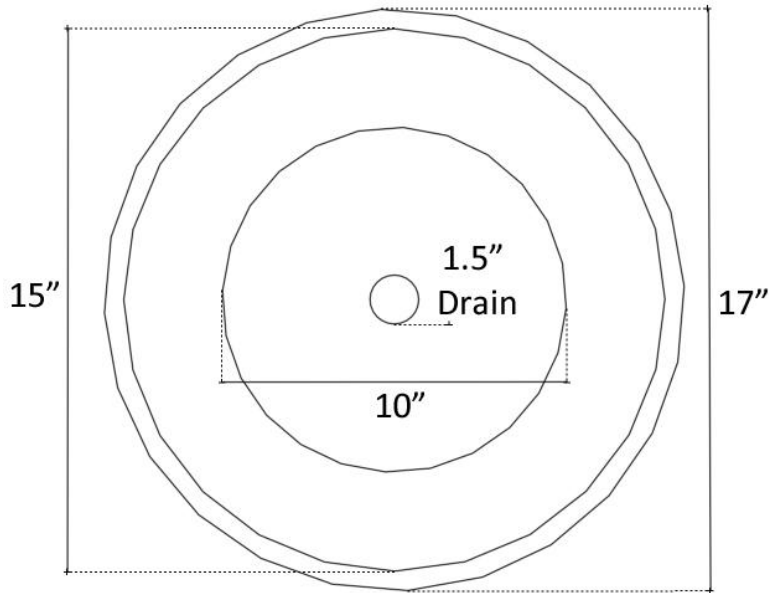

**Description:**

- Drop-In or Undermount

**Available Finishes:**

<b>AB</b>	Antique Bronze - Finished with a Black/Brown patina and coated with a paste wax - Has a living finish
<b>WB</b>	White Bronze - Not Plated in Nickel but has appearance of Brushed/ Satin Nickel
<b>PN</b>	Polished Nickel

**Available Drains:**

<b>D004</b>	Grid Strainer
<b>D005</b>	Lift and Turn
<b>D006</b>	Pop-up w/ horizontal lift rod
<b>D101 - D720</b>	Decorative Drain

**DIMENSIONS WILL VARY. DO NOT use this sheet as a guide for countertop cuts.**