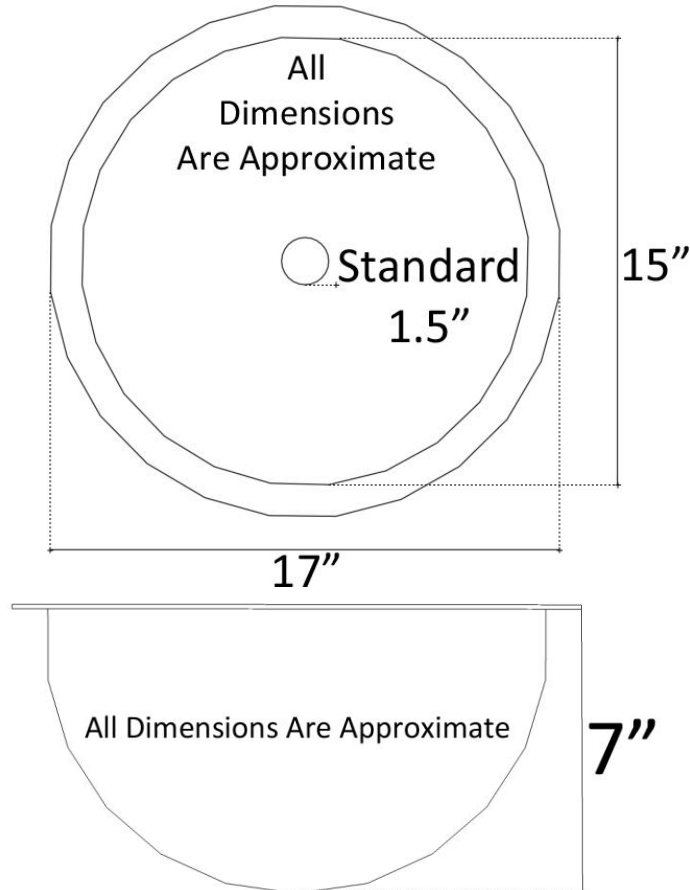

Available Drains:

D004	Grid Strainer
D005	Lift and Turn
D006	Pop-up w/ horizontal lift rod
D101 - D720	Decorative Drain

DIMENSIONS WILL VARY. DO NOT use this sheet as a guide for countertop cuts.