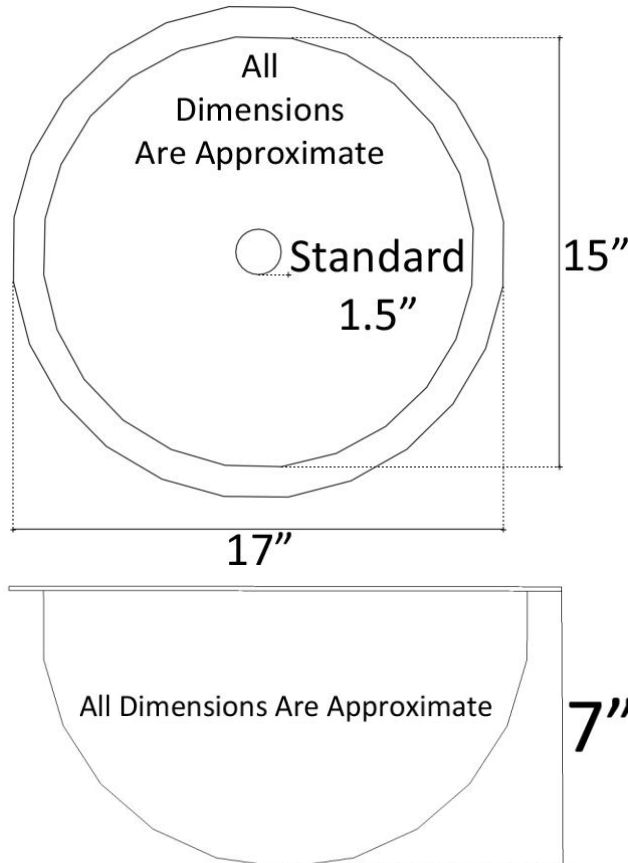

**Available Drains:**

<b>D004</b>	Grid Strainer
<b>D005</b>	Lift and Turn
<b>D006</b>	Pop-up w/ horizontal lift rod
<b>D101 - D720</b>	Decorative Drain

**DIMENSIONS WILL VARY. DO NOT use this sheet as a guide for countertop cuts.**