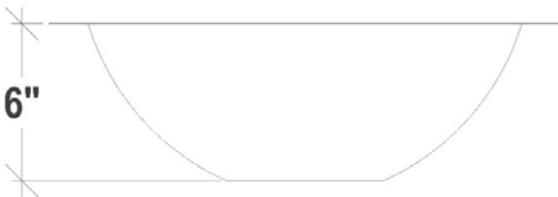

AVAILABLE DRAINS

D001	Bar Drain with Basket

INSTALLATION

Use 100% silicone to adhere sink to countertop. Clean any excess silicone from sink surface. Clips may be used for installation (not provided by Linkasink).

CARE

This sink has a living finish which will change with time and use. Mild soap and water for everyday cleaning. No harsh or acidic cleaning products or antibacterial hand soap. A paste wax may be applied to protect the finish.

WARRANTY

Linkasink warrants our product to be free from manufacturing defect for the life of the product. Warranty does not cover abuse.

DIMENSIONS WILL VARY

DO NOT use this sheet as a guide for countertop cuts. Due to the handmade nature of each product, templates are not provided.