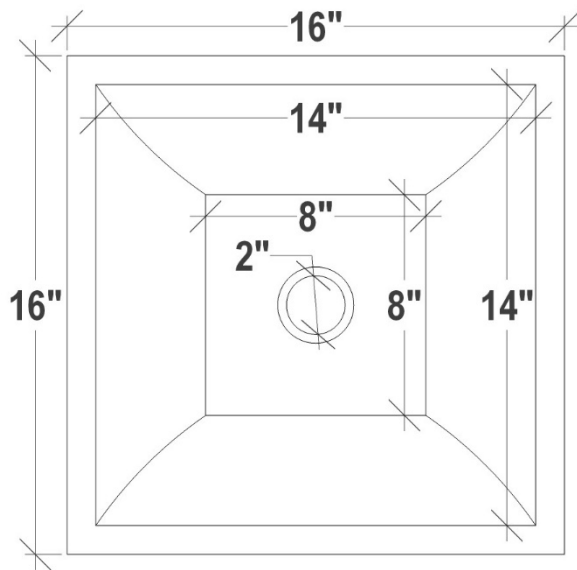

AVAILABLE DRAINS

D001	Bar Drain with Basket

INSTALLATION

Use 100% silicone to adhere sink to countertop. Clean any excess silicone from sink surface. Clips may be used for installation (not provided by Linkasink).

CARE

This sink has a living finish which will change with time and use. Mild soap and water for everyday cleaning. No harsh or acidic cleaning products or antibacterial hand soap. A paste wax may be applied to protect the finish.

WARRANTY

Linkasink warrants our product to be free from manufacturing defect for the life of the product. Warranty does not cover abuse.

DIMENSIONS WILL VARY

DO NOT use this sheet as a guide for countertop cuts. Due to the handmade nature of each product, templates are not provided.