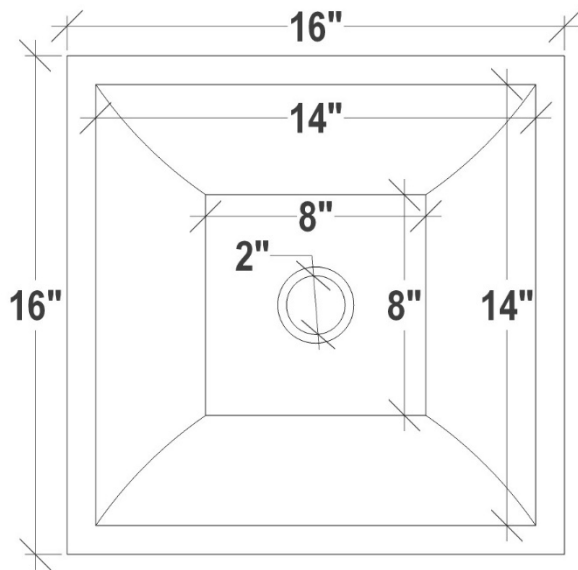

AVAILABLE DRAINS

D001	Bar Drain with Basket

INSTALLATION

Use 100% silicone to adhere sink to countertop. Clean any excess silicone from sink surface. Clips may be used for installation (not provided by Linkasink).

CARE

This sink has a living finish which will change with time and use. Mild soap and water for everyday cleaning. No harsh or acidic cleaning products or antibacterial hand soap. A paste wax may be applied to protect the finish.

WARRANTY

Linkasink warranties our product to be free from manufacturing defect for the life of the product. Warranty does not cover abuse.

DIMENSIONS WILL VARY

DO NOT use this sheet as a guide for countertop cuts. Due to the handmade nature of each product, templates are not provided.