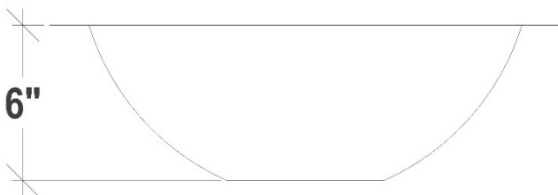

AVAILABLE DRAINS

D001	Bar Drain with Basket

INSTALLATION

Use 100% silicone to adhere sink to countertop. Clean any excess silicone from sink surface. Clips may be used for installation (not provided by Linkasink).

CARE

This sink has a living finish which will change with time and use. Mild soap and water for everyday cleaning. No harsh or acidic cleaning products or antibacterial hand soap. A paste wax may be applied to protect the finish.

WARRANTY

Linkasink warranties our product to be free from manufacturing defect for the life of the product. Warranty does not cover abuse.

DIMENSIONS WILL VARY

DO NOT use this sheet as a guide for countertop cuts. Due to the handmade nature of each product, templates are not provided.