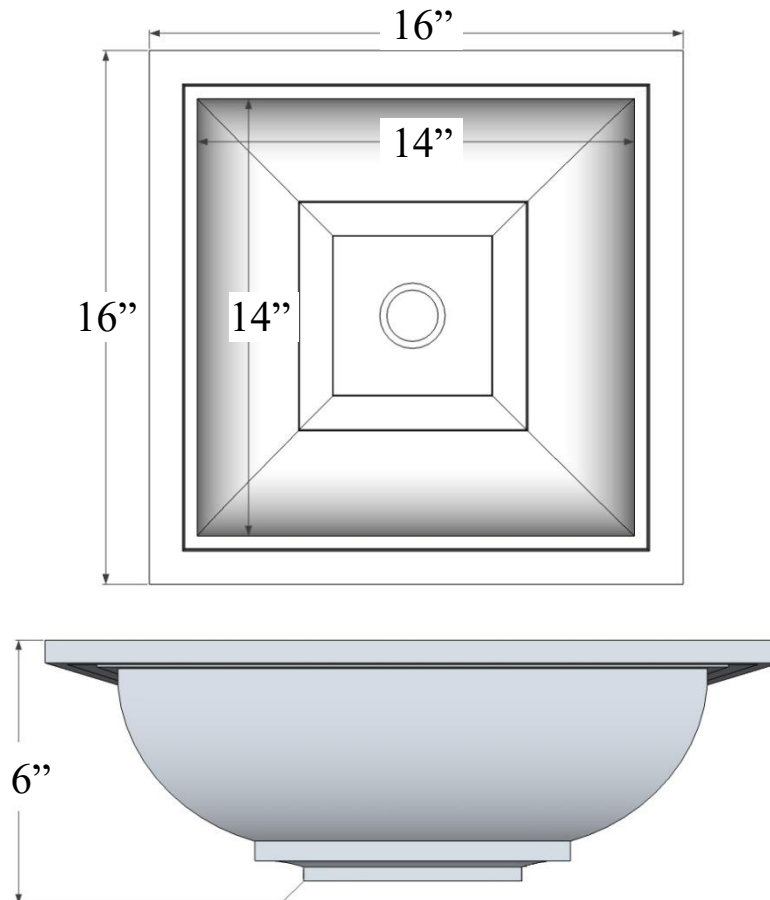

**Description:**

- Undermount or Drop-In
- Stamped Smooth Metal

**Available Finishes:**

<b>SS</b>	Satin Stainless Steel
<b>PS</b>	Polished Stainless Steel
<b>UB</b>	Satin Unlacquered Brass
<b>PB</b>	Polished Unlacquered Brass

**Available Drains:**

<b>D004</b>	Grid Strainer
<b>D005</b>	Lift and Turn
<b>D006</b>	Pop-up w/ horizontal lift rod
<b>D101 - D720</b>	Decorative Drain
<b>D011- D017</b>	Decorative Grid Strainers

**DIMENSIONS WILL VARY. DO NOT use this sheet as a guide for countertop cuts.**