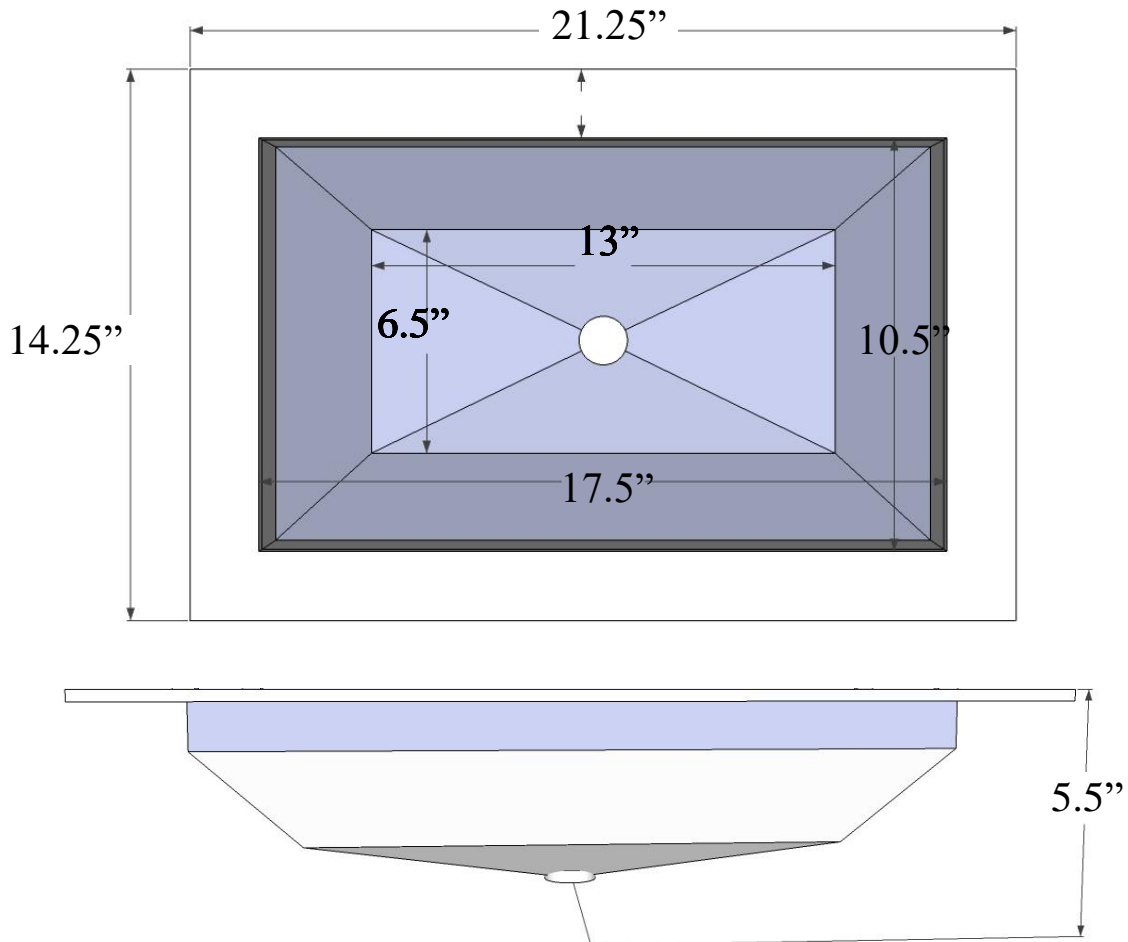

Description:

- Drop-In or Undermount
- Stainless Steel

Available Finishes:

| | |
|-----------|----------------------------|
| SS | Satin Stainless Steel |
| PS | Polished Stainless Steel |
| PB | Polished Unlacquered Brass |
| UB | Satin Unlacquered Brass |

Available Drains:

| | |
|------------------------|-------------------------------|
| D004 | Grid Strainer |
| D005 | Lift and Turn |
| D006 | Pop-up w/ horizontal lift rod |
| D101 - D720 | Decorative Drain |
| D011- D017 | Decorative Grid Strainer |

DIMENSIONS WILL VARY. DO NOT use this sheet as a guide for countertop cuts.