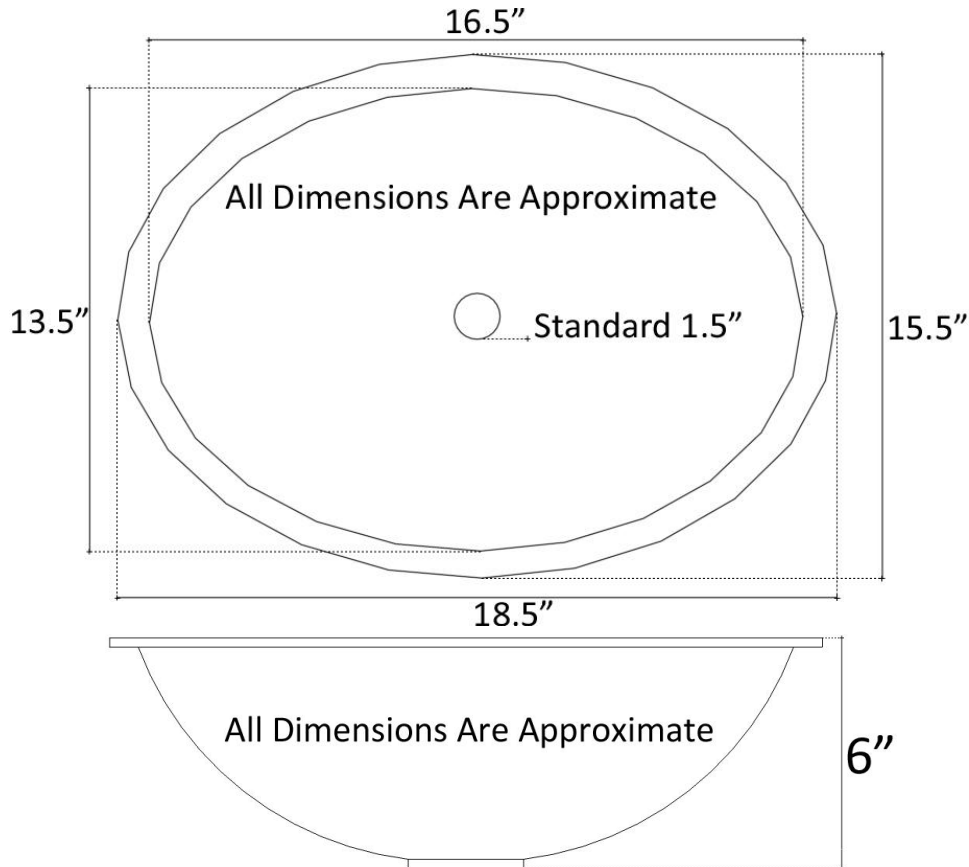

**Description:**

- Cast Bronze
- Vessel Mount, Drop-In or Undermount
- Living Finish

**Available Finishes:**

<b>AB</b>	Antique Bronze
<b>WB</b>	White Bronze
<b>PW</b>	Pewter

**Available Drains:**

<b>D004</b>	Grid Strainer
<b>D005</b>	Lift & Turn
<b>D006</b>	Pop-up w/ Lift Rod
<b>D101-D720</b>	Decorative Drain

**DIMENSIONS WILL VARY. DO NOT use this sheet as a guide for countertop cuts.**