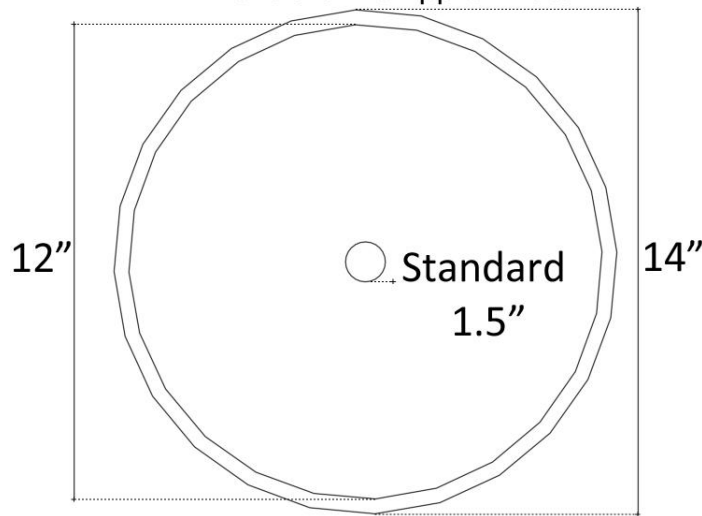

Description:

- Vessel Mount or Drop-In
- Cast Bronze

Available Finishes:

AB	Antique Bronze - Finished with a Black/Brown patina and coated with a paste wax - Has a living finish
WB	White Bronze - Not Plated in Nickel but has appearance of Brushed/ Satin Nickel

Available Drains:

D004	Grid Strainer
D005	Lift and Turn
D006	Pop-up w/ horizontal lift rod
D101 - D720	Decorative Drain

All Dimensions Are Approximate

DIMENSIONS WILL VARY. DO NOT use this sheet as a guide for countertop cuts.