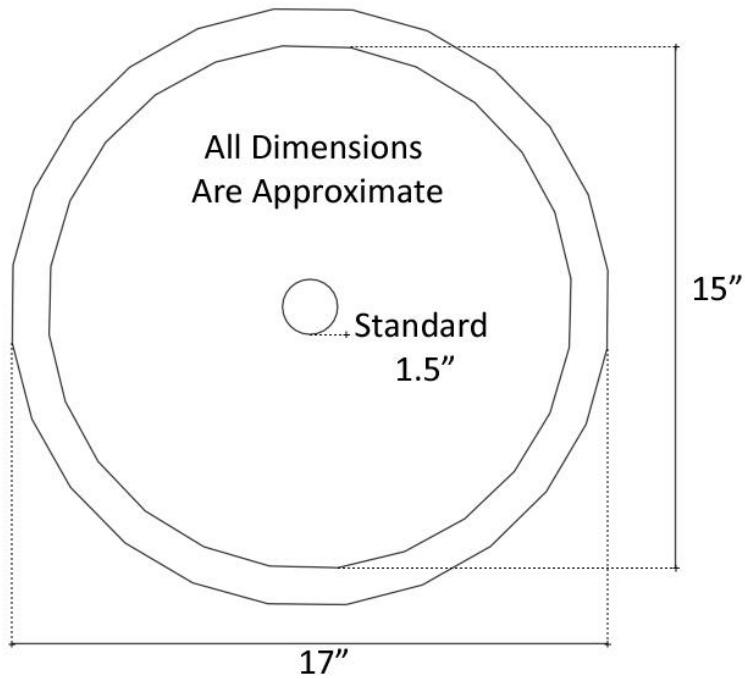

Available Drains:

D004	Grid Strainer
D005	Lift and Turn
D006	Pop-up w/ horizontal lift rod
D101 - D720	Decorative Drain

DIMENSIONS WILL VARY. DO NOT use this sheet as a guide for countertop cuts.