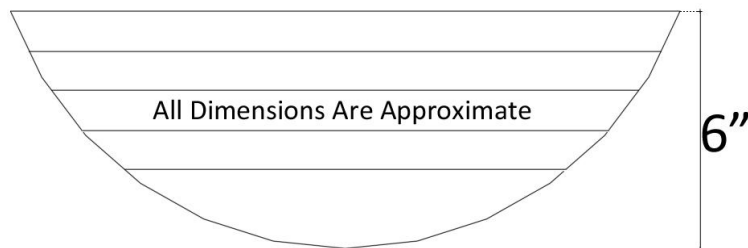

Available Drains:

D004	Grid Strainer
D005	Lift and Turn
D006	Pop-up w/ horizontal lift rod
D101 - D720	Decorative Drain

DIMENSIONS WILL VARY. DO NOT use this sheet as a guide for countertop cuts.