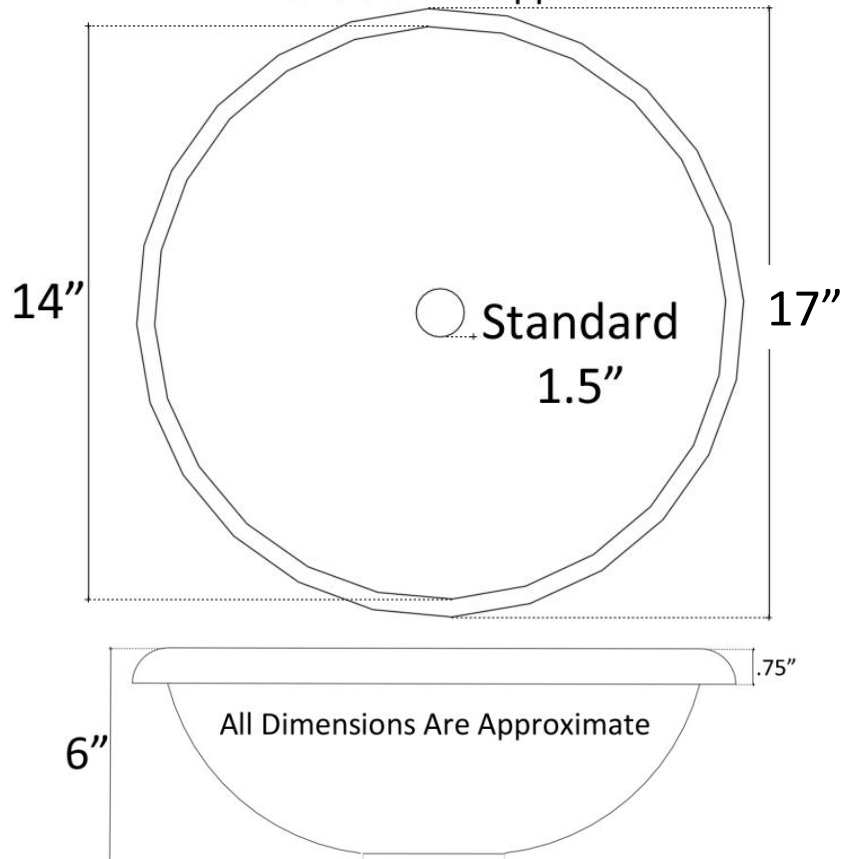

Description:

- Vessel Mount or Drop-In
- Cast Bronze

Available Finishes:

AB	Antique Bronze - Finished with a Black/Brown patina and coated with a paste wax - Has a living finish
WB	White Bronze - Not Plated in Nickel but has appearance of Brushed/ Satin Nickel

Available Drains:

D004	Grid Strainer
D005	Lift and Turn
D006	Pop-up w/ horizontal lift rod
D101 - D720	Decorative Drain

All Dimensions Are Approximate

DIMENSIONS WILL VARY. DO NOT use this sheet as a guide for countertop cuts.