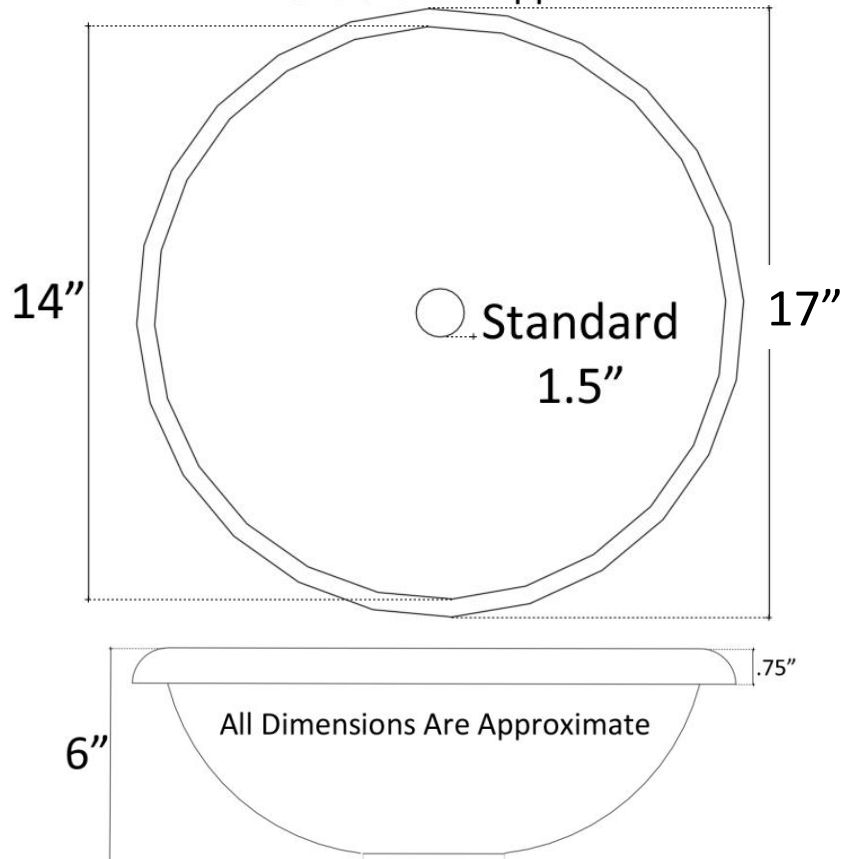

**Description:**

- Vessel Mount or Drop-In
- Cast Bronze

**Available Finishes:**

<b>AB</b>	Antique Bronze - Finished with a Black/Brown patina and coated with a paste wax - Has a living finish
<b>WB</b>	White Bronze - Not Plated in Nickel but has appearance of Brushed/ Satin Nickel

**Available Drains:**

<b>D004</b>	Grid Strainer
<b>D005</b>	Lift and Turn
<b>D006</b>	Pop-up w/ horizontal lift rod
<b>D101 - D720</b>	Decorative Drain

All Dimensions Are Approximate

**DIMENSIONS WILL VARY. DO NOT use this sheet as a guide for countertop cuts.**