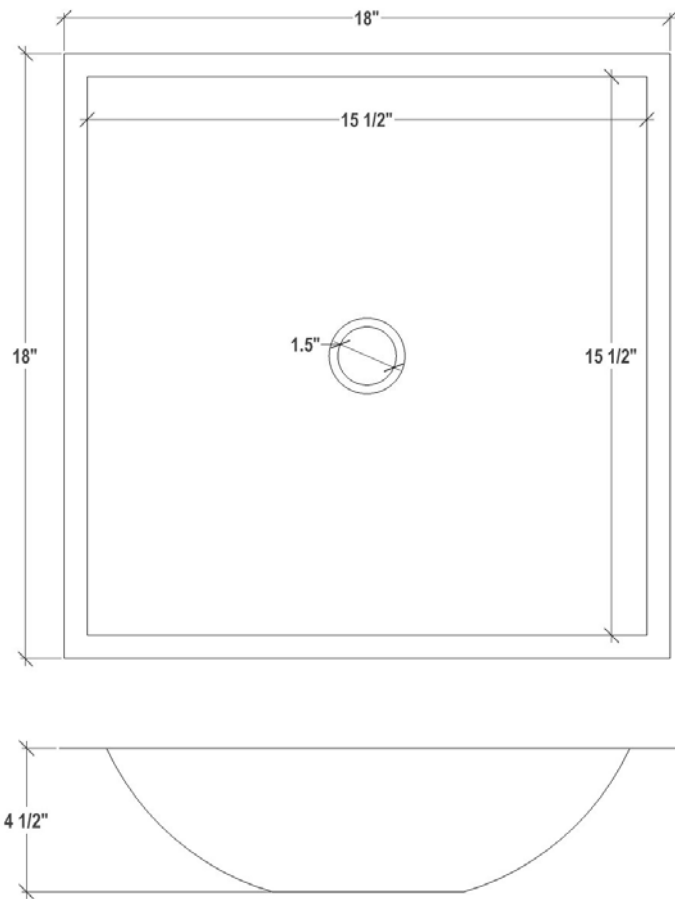

AVAILABLE DRAINS

D004	Grid Strainer
D005	Lift and Turn
D006	Pop-Up with Horizontal Lift Rod
D011 – D017	Decorative Grid Strainer

INSTALLATION

Use 100% silicone to adhere sink to countertop. Clean any excess silicone from sink surface. Clips are not included but may be provided by countertop fabricator. Conversion Kit for drain installation is included with each sink.

DIMENSIONS WILL VARY

DO NOT use this sheet as a guide for countertop cuts. Due to the handmade nature of each product, templates are not provided.