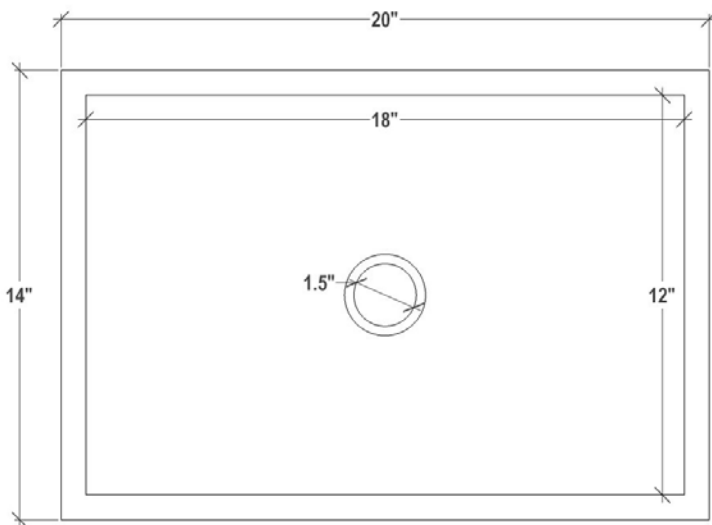

AVAILABLE DRAINS

D004	Grid Strainer
D005	Lift and Turn
D006	Pop-Up with Horizontal Lift Rod
D011 – D017	Decorative Grid Strainer

INSTALLATION

Use 100% silicone to adhere sink to countertop. Clean any excess silicone from sink surface. Clips are not included but may be provided by countertop fabricator. Conversion Kit for drain installation is included with each sink.

DIMENSIONS WILL VARY

DO NOT use this sheet as a guide for countertop cuts. Due to the handmade nature of each product, templates are not provided.