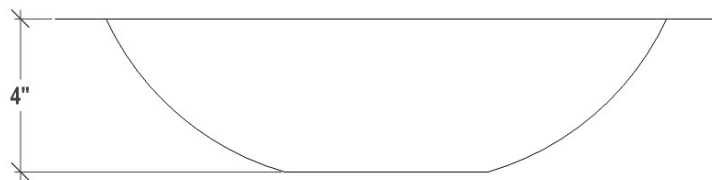

DIMENSIONS WILL VARY

DO NOT use this sheet as a guide for countertop cuts. Due to the handmade nature of each product, templates are not provided.