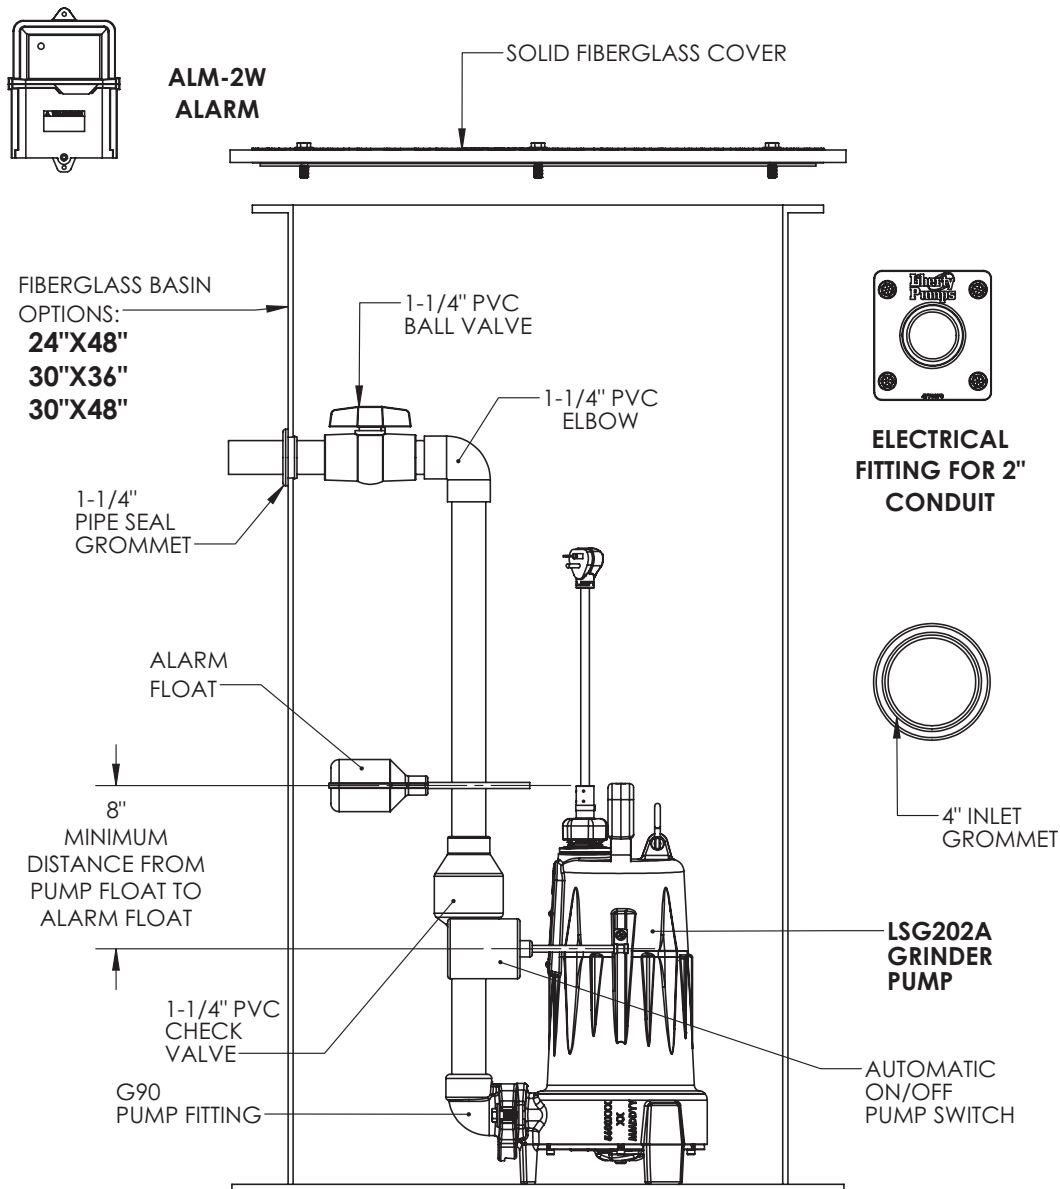

Typical Installation Diagram

4658000B

EPAK-LSG Simplex Grinder Package

7000 Apple Tree Avenue
Bergen, NY 14416
ph: 800-543-2550
fax: 585-494-1839
www.LibertyPumps.com