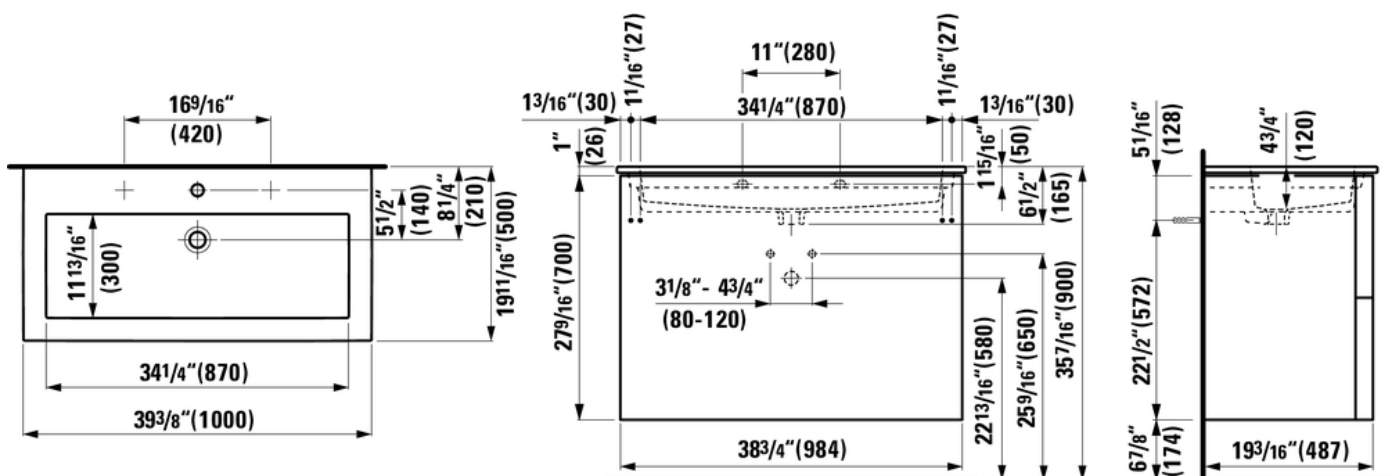

Technical drawings