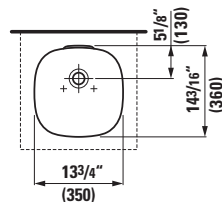

Technical Drawings

Charge 109 – with overflow