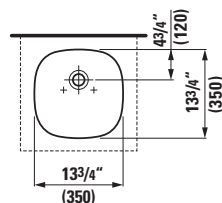

Charge 112 – without overflow