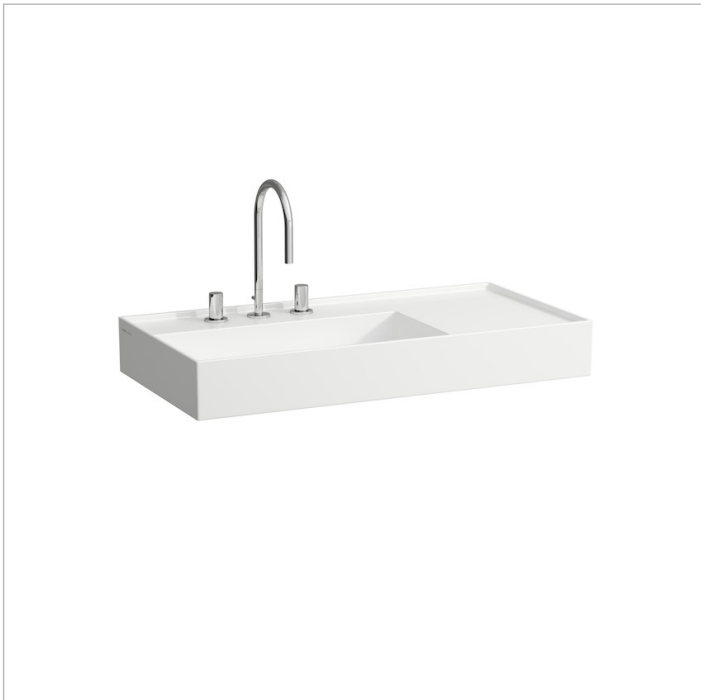

KARTELL BY LAUFEN

810338

Washbasin Console, shelf right, with special hidden outlet

Dimensions

Length: 35 7/16 inch

Width: 18 2/16 inch

Height: 4 12/16 inch

Options

Weight (lb)

104 one tap hole, center	60
136 three tap holes US/CAN, 8 inch spread	60

Mounting accesories included

Valve pre-assembled
pop up valve, part nr. 898302

Mounting accesories excluded

Trap Thread Adapter G 1 1/4" / 1 1/2"-11.5NPT
part nr. 899338 (colour 004)
Siphon D40 chrome, part nr. 893979
Mounting set M 6/16" x 5 8/16" (M10 x 140 mm), part nr. 899882

Specification text

Washbasin Console KARTELL BY LAUFEN

SaphirKeramik (unique extra strong ceramic material)

Inside dimensions: 22 13/16" x 12 6/16"

Meets or exceeds the following:

ASME 112.19.2, cUPC/IAPMO listed

Features:

Rectangular basin, wall mounted

Asymmetric, basin right, shelf left

Hidden outlet and overflow

Overflow channel glazed

Limited 5 year warranty

Colors

Related products