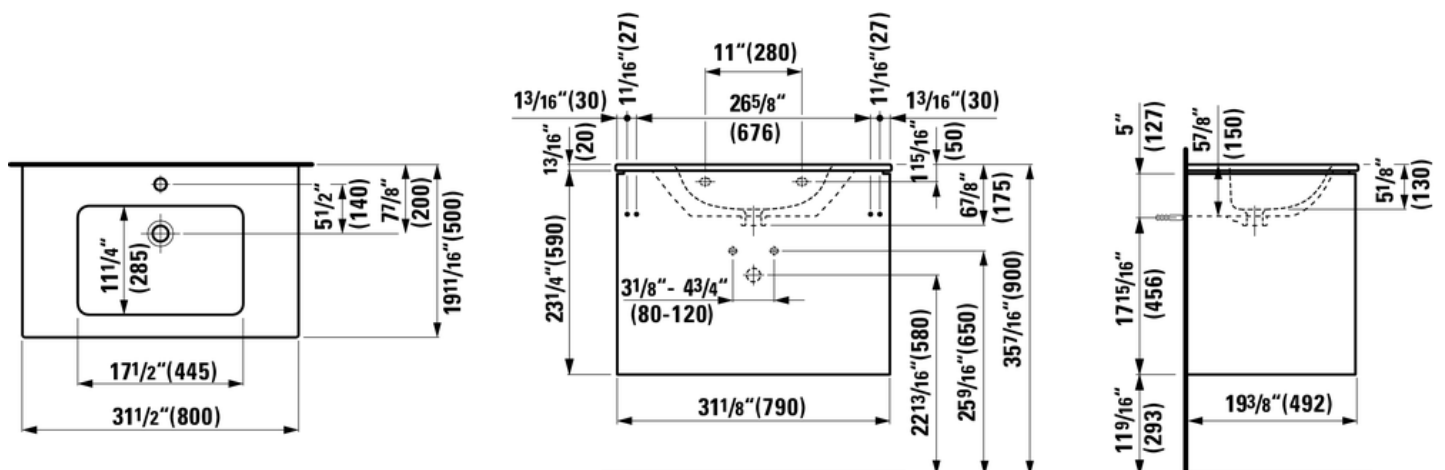

Technical drawings