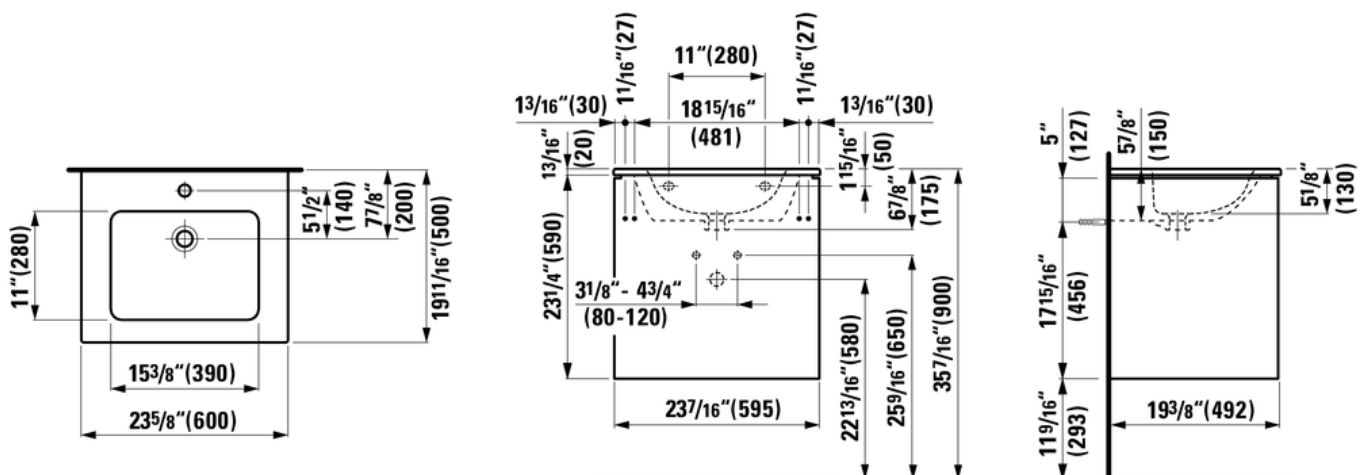

Technical drawings