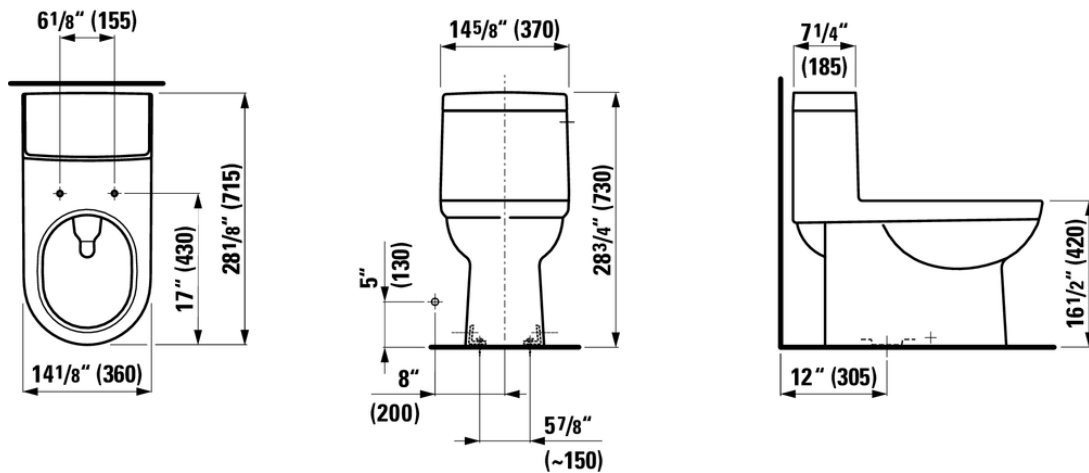

Technical drawings