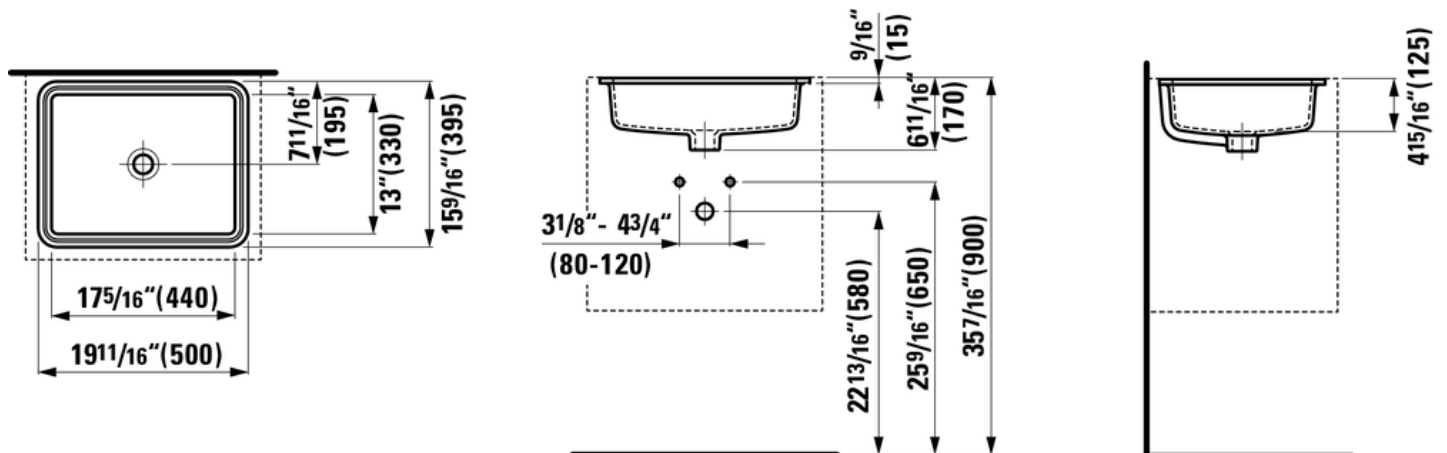

Technical drawings