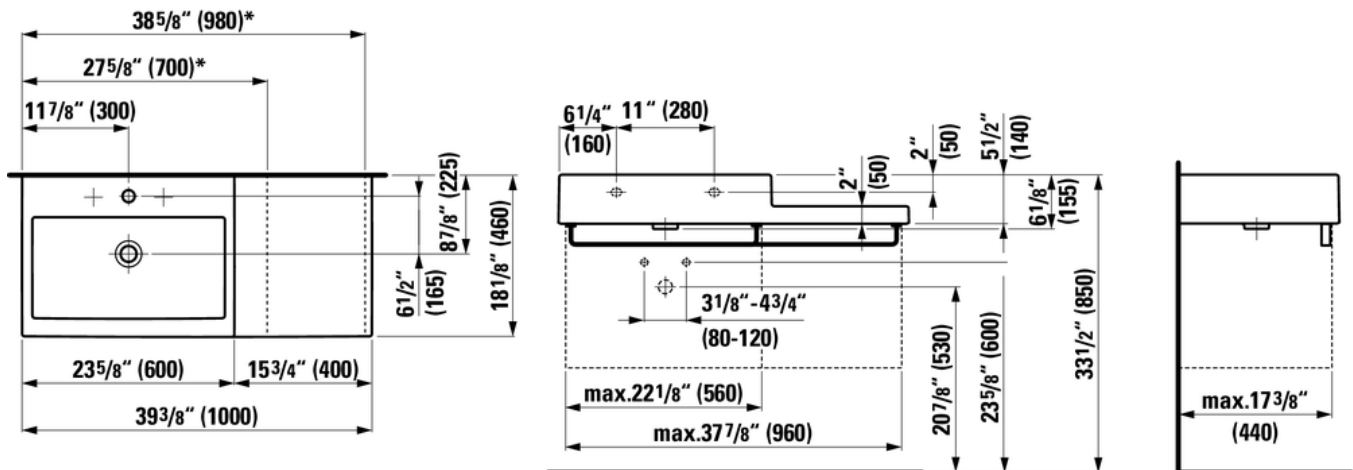

LIVING

818432

Washbasin, shelf right

Dimensions

Length: 39 6/16 inch
 Width: 18 2/16 inch
 Height: 5 8/16 inch

Options	Weight (Lb)
104 one tap hole, center	62.04 Lb
109 without tap hole	62.04 Lb
136 three tap holes US/CAN, 8 inch spread	62.04 Lb

401282 Vanity unit, 2 drawers, matching washbasins 818437, 818431, 818432

Colours and finishes

000 White

Specification text

Washbasin Console LIVING CITY

Fine Fireclay

Inside dimensions: 21 10/16" x 11 7/16"

Meets or exceeds the following:

ASME 112.19.2, cUPC/IAPMO listed

Features:

Rectangular basin left, shelf right, wall mounted

With overflow slot, with tap bank

Overflow channel glazed

Rear side unglazed

Limited 5 year warranty

Technical drawings

LIVING