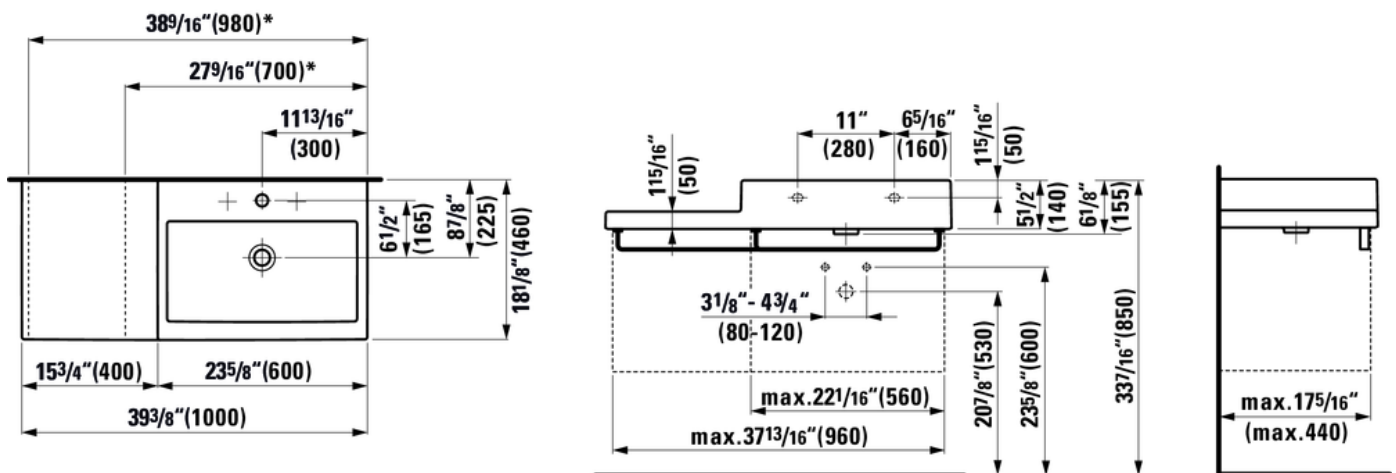

Technical drawings