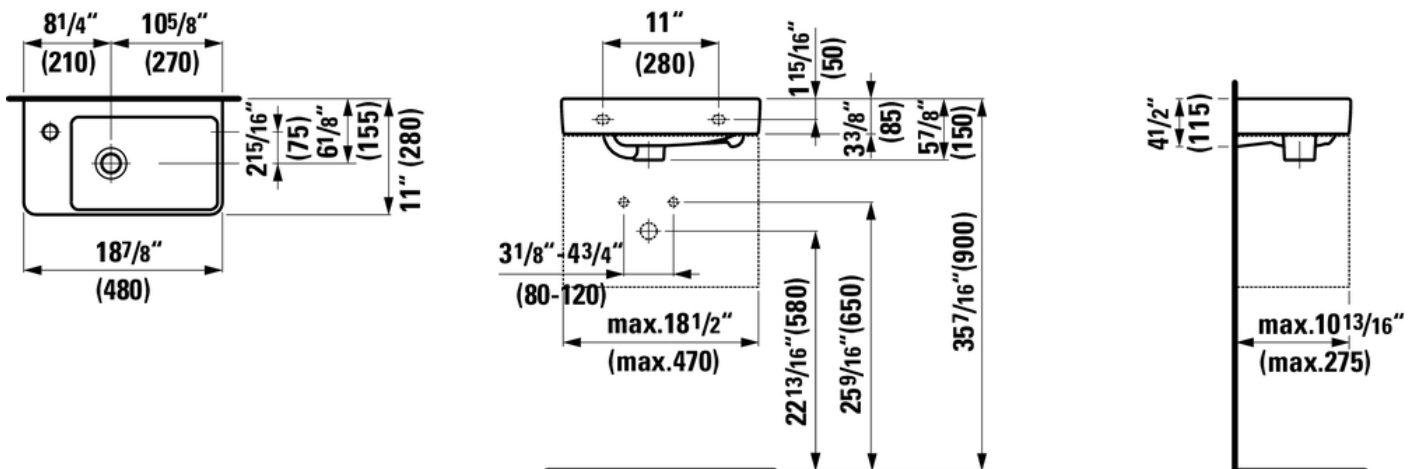

Technical drawings