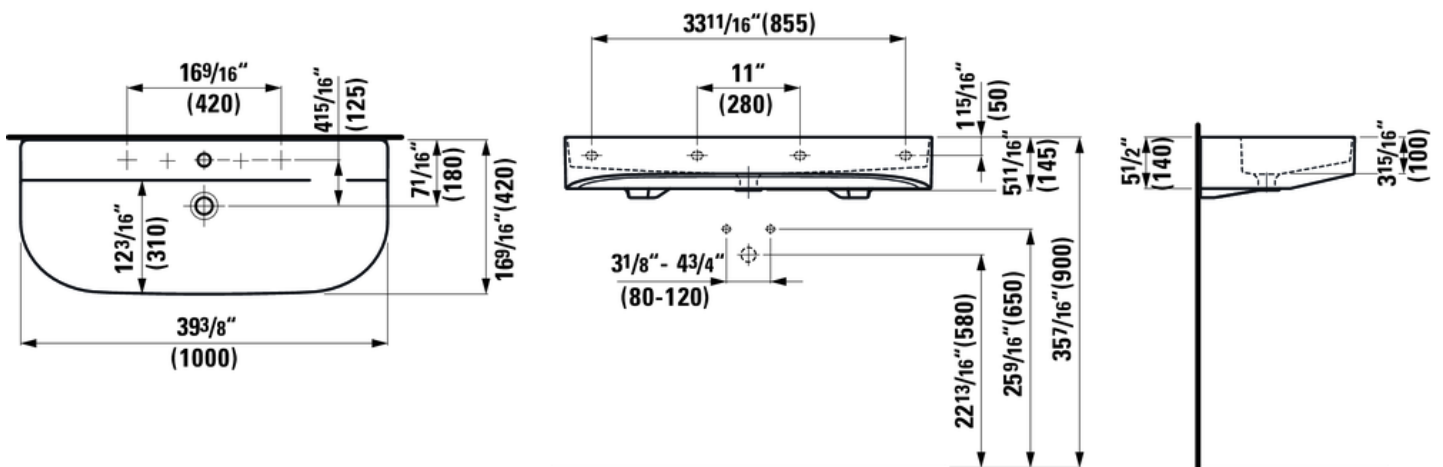

Technical drawings