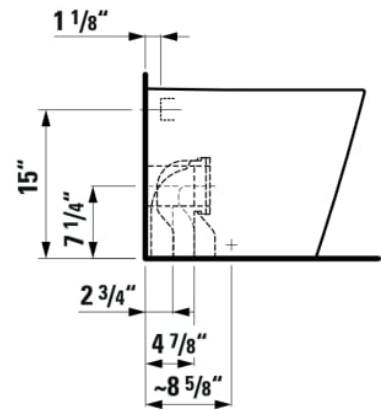

TECHNICAL DRAWINGS