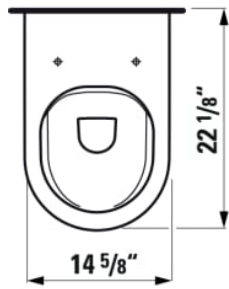

TECHNICAL DRAWINGS