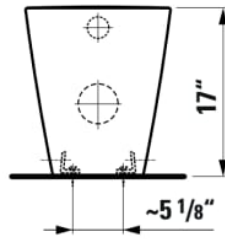

TECHNICAL DRAWINGS