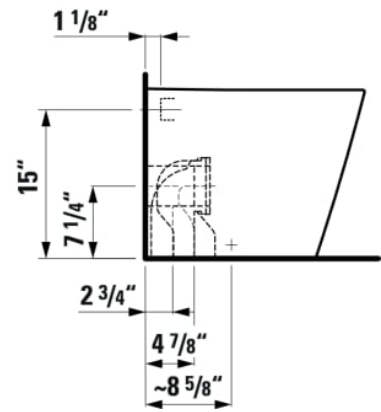

TECHNICAL DRAWINGS