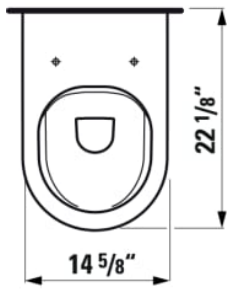

TECHNICAL DRAWINGS