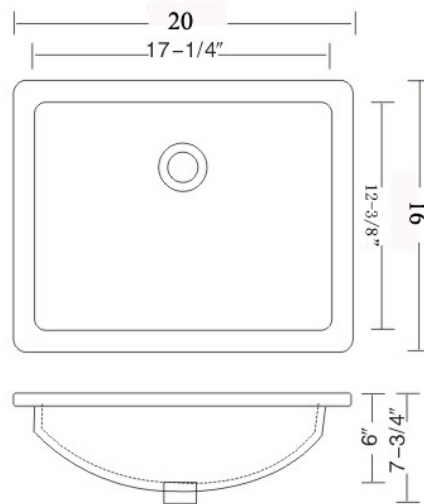

4580 W Roosevelt Rd. Hillside, IL 60162

Phone: 312-733-1098 Fax: 708-234-1351

SPECIFICATIONS

MODEL UB903W

GENERAL

Fine quality bathroom square sink formed of vitreous china

DESIGN FEATURES

Single bowl depth 6" with inside bowl dimensions 17-1/4" X 12-3/8" and over all 20" X 16"

Color: White

Mount Style: Undermount

Other: Drain opening 1-3/4".

CUPC certified

Minimum cabinet size 24"

Product shall be specified as UB903W

Warranty:

Limited life time warranty against manufacturer defects.