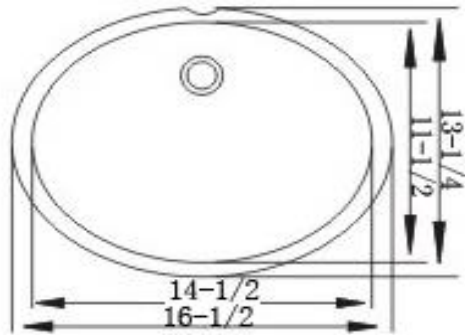

4580 W Roosevelt Rd Hillside IL 60162

Phone: 312-733-1098

SPECIFICATIONS

MODEL UB902W/B/BK

GENERAL

Fine quality bathroom square sink formed of vitreous china

DESIGN FEATURES

Single bowl depth 6" with inside bowl dimensions 14-1/2" X 11-1/2" and over all 16-1/2" X 13-1/4"

Color: White/Bisquit/Black

Mount Style: Undermount

Other: Drain opening 1-3/4".

CUPC certified

Minimum cabinet size 18"

Product shall be specified as UB902W/B/BK

Warranty:

Limited life time warranty against manufacturer defects.