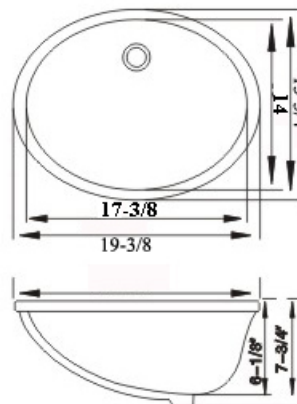

4580 W Roosevelt Rd. Hillside, IL 60162

Phone: 312-733-1098 Fax: 708-234-1351

SPECIFICATIONS

MODEL UB901W

GENERAL

Fine quality bathroom square sink formed of vitreous china

DESIGN FEATURES

Single bowl depth 6" with inside bowl dimensions 17-3/8" X14" and over all 19-3/8" X 15-3/4"

Color: White

Mount Style: Undermount

Other: Drain opening 1-3/4".

CUPC certified
Minimum cabinet size 21"
Product shall be specified as UB901W

Warranty:

Limited life time warranty against manufacturer defects and craftsmanship.