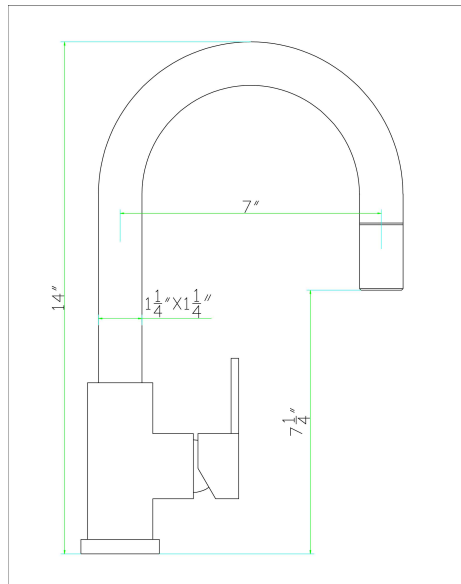

SPECIFICATIONS

MODEL SK-220

GENERAL

Highest quality Solid 304 Type Stainless Steel Kitchen Faucet with Pull Down Solid Stainless Steel Spray

DESIGN FEATURES

Highest quality Kerox ceramic disc cartridge. Neoperl Aerator and water supply hose. Modern commercial style design.

Faucet High: 14". Spout High: 7-1/4". Spout reach: 7"

Solid stainless steel pull down spray head

Maximum Flow Rate: 1.75 GPM @ 60 PSI

Finish: Brushed Satin Finish.

Material: Highest quality solid 304 type stainless steel.

OPTIONAL ACCESSORIES:

Soap Dispenser
(Finish Match)

CP02SS

Warranty:

Limited life time warranty against manufacturer defects.

Codes/Standards Applicable:

ASME A112.18.1-2005/CSA B125.1-05

NSF/ANSI 61

NSF/ANSI 372