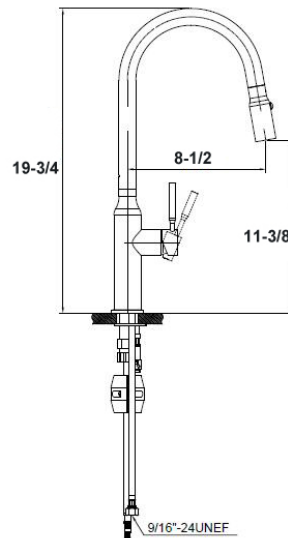

SPECIFICATIONS

MODEL SK-105

GENERAL

Highest quality Solid 304 Type Stainless Steel Kitchen Faucet with Pull Down Solid Stainless Steel Spray

DESIGN FEATURES

Highest quality Kerox ceramic disc cartridge. Neoperl Aerator and water supply hose.

Faucet High: 19-3/4". Spout High: 11-3/8". Spout reach: 8-1/2"

Solid stainless steel pull down spray head

Finish: Brushed Satin Finish.

Material: Highest quality solid 304 type stainless steel.

OPTIONAL ACCESSORIES: