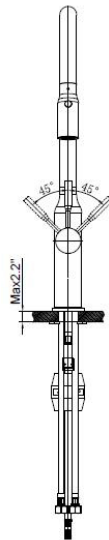

SPECIFICATIONS

MODEL SK-105

GENERAL

Highest quality Solid 304 Type Stainless Steel Kitchen Faucet with Pull Down Solid Stainless Steel Spray

DESIGN FEATURES

Highest quality Kerox ceramic disc cartridge. Neoperl Aerator and water supply hose.

Faucet High: 19-3/4". Spout High: 11-3/8". Spout reach: 8-1/2"

Solid stainless steel pull down spray head

Finish: Brushed Satin Finish.

Material: Highest quality solid 304 type stainless steel.

OPTIONAL ACCESSORIES: