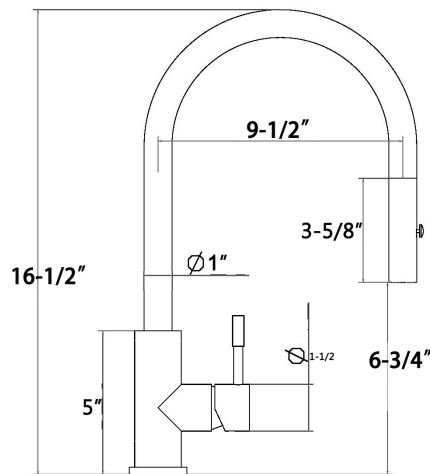

Faucet High: 16-1/2". Spout High: 6-3/4". Spout reach: 9-1/2"

Solid stainless steel pull down spray head

Finish: Brushed Satin Finish.

Material: Highest quality solid 304 type stainless steel.

OPTIONAL ACCESSORIES: