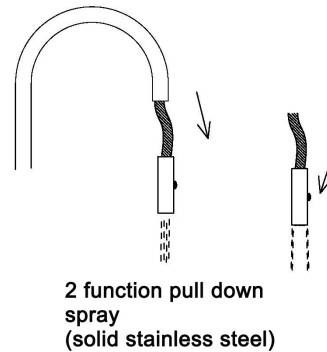

SPECIFICATIONS

MODEL SK-104

GENERAL

Highest quality Solid 304 Type Stainless Steel Kitchen Faucet with Pull Down Solid Stainless Steel Spray

DESIGN FEATURES

Highest quality Kerox ceramic disc cartridge. Neoperl Aerator and water supply hose.

Faucet High: 16-1/2". Spout High: 6-3/4". Spout reach: 9-1/2"

Solid stainless steel pull down spray head

Finish: Brushed Satin Finish.

Material: Highest quality solid 304 type stainless steel.

OPTIONAL ACCESSORIES: