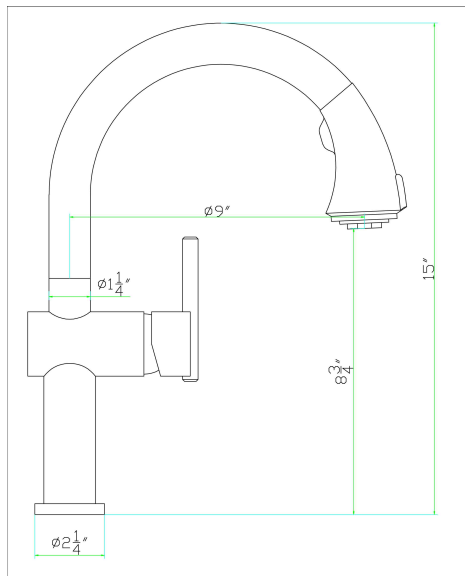

SPECIFICATIONS

MODEL SK-102

GENERAL

Highest quality Solid 304 Type Stainless Steel Kitchen Faucet with Pull Down Solid Stainless Steel Spray

DESIGN FEATURES

Highest quality Kerox ceramic disc cartridge. Neoperl Aerator and water supply hose.

Faucet High: 15". Spout High: 8-3/4". Spout reach: 9"

Solid stainless steel pull down spray head

Finish: Brushed Satin Finish.

Material: Highest quality solid 304 type stainless steel.

OPTIONAL ACCESSORIES: