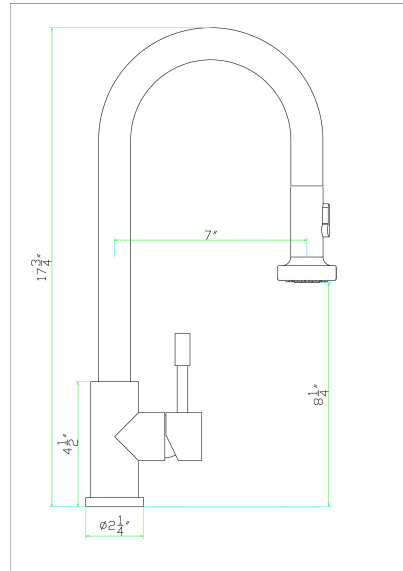

SPECIFICATIONS

MODEL SK-101

GENERAL

Highest quality Solid 304 Type Stainless Steel Kitchen Faucet with Pull Down Solid Stainless Steel Spray

DESIGN FEATURES

Highest quality Kerox ceramic disc cartridge. Neoperl Aerator and water supply hose.

Faucet High: 17-3/4". Spout High: 8-1/4". Spout reach: 7"

Solid stainless steel pull down spray head

Finish: Brushed Satin Finish.

Material: Highest quality solid 304 type stainless steel.

OPTIONAL ACCESSORIES:

Soap Dispenser
(Finish Match)

CP02SS

Warranty:

Limited life time warranty against manufacturer defects.

Codes/Standards Applicable:

ASME A112.18.1-2005/CSA B125.1-05

NSF/ANSI 61

NSF/ANSI 372