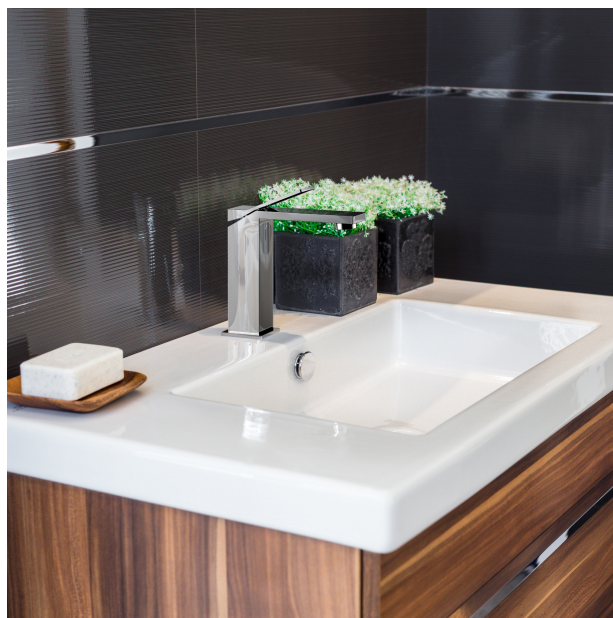

LENOVA®

DESIGN INSPIRED BY FUNCTION

4580 W Roosevelt Rd Hillside, IL 60162 www.Lenovasinks.com Phone: 877-733-1098

SPECIFICATIONS

MODEL SBS601SS

GENERAL

Highest quality Solid 304 Series Stainless Steel Bath Lavatory Faucet in Brushed Satin Finish.

DESIGN FEATURES

Modern Sleek Style design. Highest quality ceramic disc cartridge. Neoperl Aerator and water supply hose.

Faucet High: 6". Spout High: 4-1/2". Spout reach: 4"

Flow Rate: Maximum Flow Rate: 1.2 GPM @ 60 PSI

Material: Highest quality solid 304 type stainless steel.

OPTIONAL ACCESSORIES:

Match Pop-Up Drain
(Solid Brass)

Warranty:

Limited life time warranty against manufacturer defects.

A-SP-41PFN

Codes/Standards Applicable: