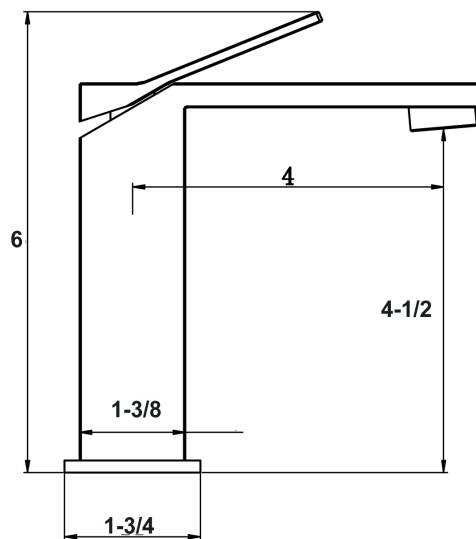

LENOVA®

DESIGN INSPIRED BY FUNCTION

4580 W Roosevelt Rd Hillside, IL 60162 www.Lenovasinks.com Phone: 877-733-1098

SPECIFICATIONS

MODEL SBS601SS

GENERAL

Highest quality Solid 304 Series Stainless Steel Bath Lavatory Faucet in Brushed Satin Finish.

DESIGN FEATURES

Modern Sleek Style design. Highest quality ceramic disc cartridge. Neoperl Aerator and water supply hose.

Faucet High: 6". Spout High: 4-1/2". Spout reach: 4"

Flow Rate: Maximum Flow Rate: 1.2 GPM @ 60 PSI

Material: Highest quality solid 304 type stainless steel.