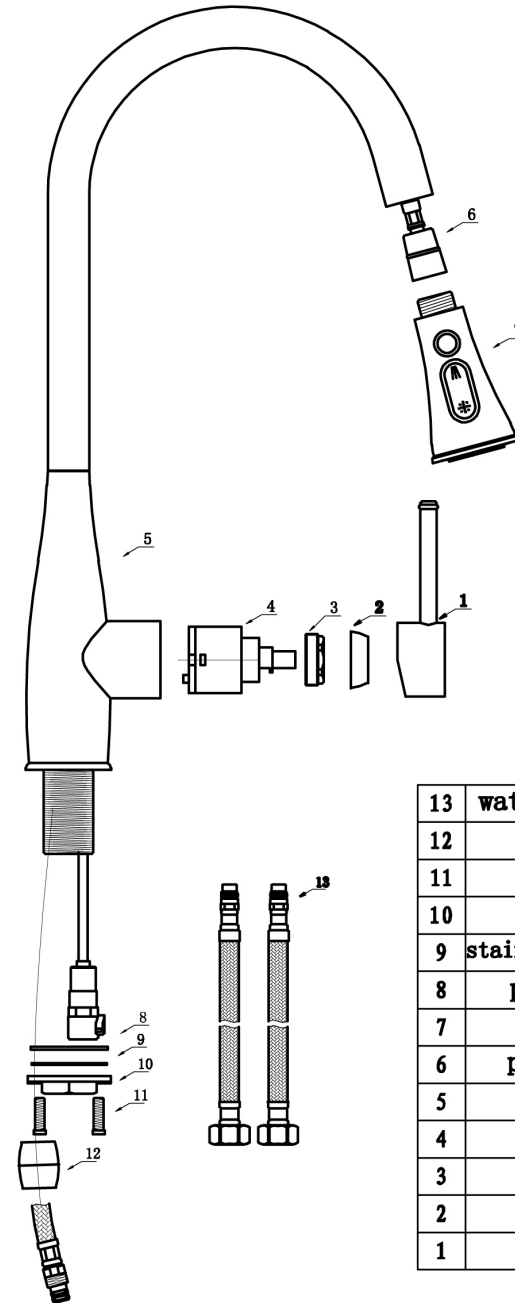

Pull down Kitchen faucet K479PC and K479BN

Apogee Faucets reserves the right to make modification and specification changes at any time. Please verify dimensions prior to installation.

Features & Benefits

- Flexible pull down kitchen faucet.
- Top quality durable ceramic disc valves exceed the industry longevity standards two times for a lifetime of durable performance.
- Elegant timeless style design.
- Top quality durable Brass Construction.
- Spout features quiet and water-efficient aerator.
- Flexible swivel spout.
- Maximum Flow Rate: 1.75GPM @ 60 PSI

Codes and Standards

These products meet or exceed the following codes and standards:

- ANSI A117,1
- ASME A112.18.1
- CSA B-125
- NSF 61/SECTION 9 & ANNEX G
- AB1953

Specified Model & Finish

Model #	Description	Finish
K479PC	Flexible Pull Down Kitchen Faucet	Polished Chrome
K479BN	Flexible Pull Down Kitchen Faucet	Brushed Nickel

K479

13	water supply line
12	weight ball
11	screw
10	nut
9	stainless steel washer
8	plastic washer
7	sprayer
6	pull down hose
5	body
4	cartridge
3	pressing nut
2	cover
1	handle