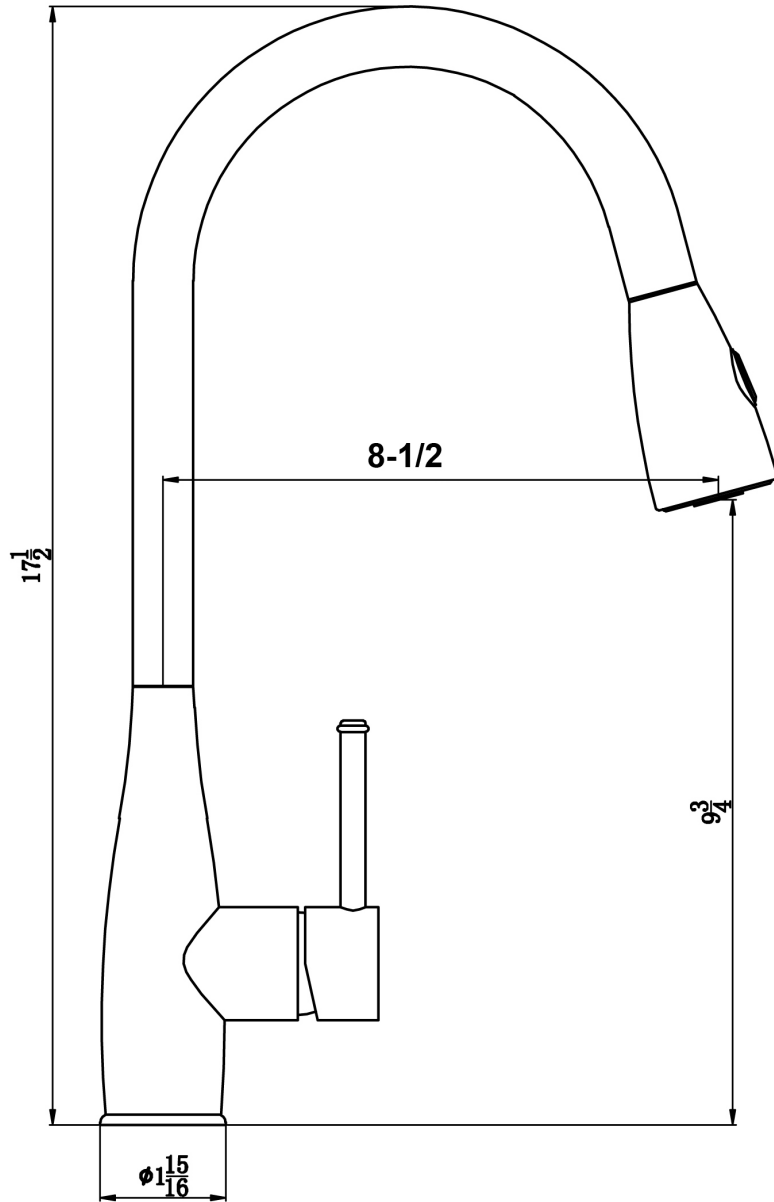

Codes and Standards

These products meet or exceed the following codes and standards:

- ANSI A117,1
- ASME A112.18.1
- CSA B-125
- NSF 61/SECTION 9 & ANNEX G
- AB1953

Specified Model & Finish

Model #	Description	Finish
K479PC	Flexible Pull Down Kitchen Faucet	Polished Chrome
K479BN	Flexible Pull Down Kitchen Faucet	Brushed Nickel

K479

13	water supply line
12	weight ball
11	screw
10	nut
9	stainless steel washer
8	plastic washer
7	sprayer
6	pull down hose
5	body
4	cartridge
3	pressing nut
2	cover
1	handle