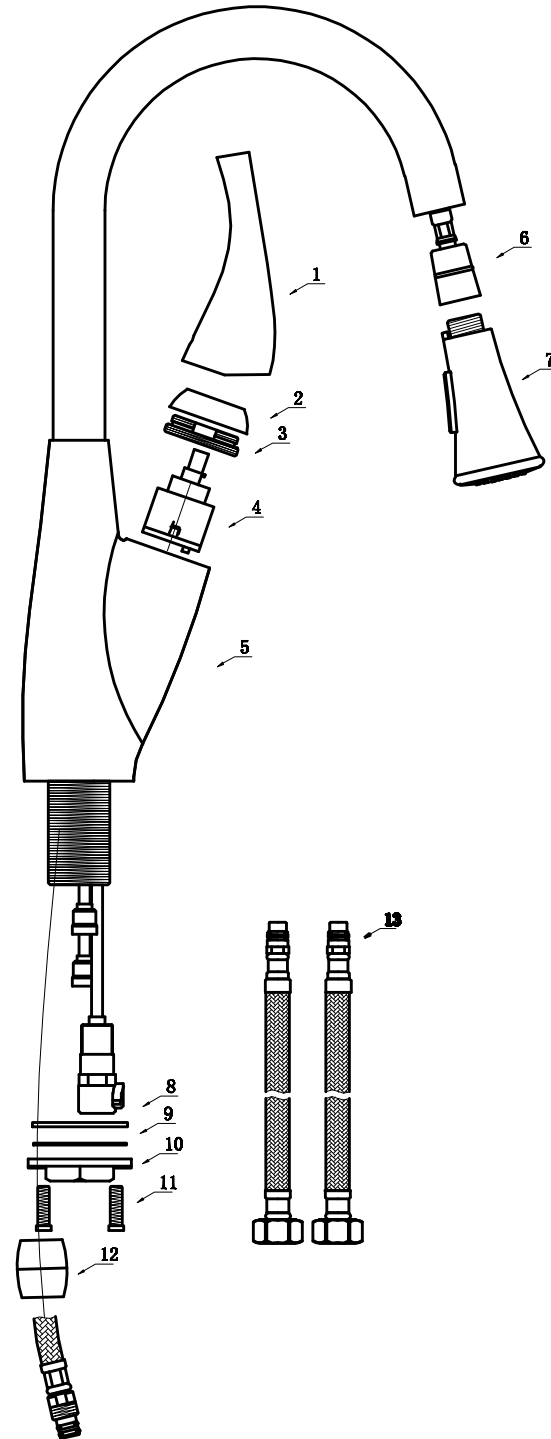

Pull down Kitchen faucet K478PC and K478BN

KBFmore Faucets reserves the right to make modification and specification changes at any time. Please verify dimensions prior to installation.

Features & Benefits

- Flexible pull down kitchen faucet.
- Top quality durable ceramic disc valves exceed the industry longevity standards two times for a lifetime of durable performance.
- Elegant timeless style design.
- Top quality durable Brass Construction.
- Spout features quiet and water-efficient aerator.
- Flexible swivel spout.

Codes and Standards

These products meet or exceed the following codes and standards:

- ANSI A117,1
- ASME A112.18.1
- CSA B-125
- NSF 61/SECTION 9 & ANNEX G
- AB1953

Specified Model & Finish

Model #	Description	Finish
K478PC	Flexible Pull Down Kitchen Faucet	Polished Chrome
K478BN	Flexible Pull Down Kitchen Faucet	Brushed Nickel

K478

13	water supply line
12	weight ball
11	screw
10	nut
9	stainless steel washer
8	plastic washer
7	sprayer
6	pull down hose
5	body
4	cartridge
3	pressing nut
2	cover
1	handle