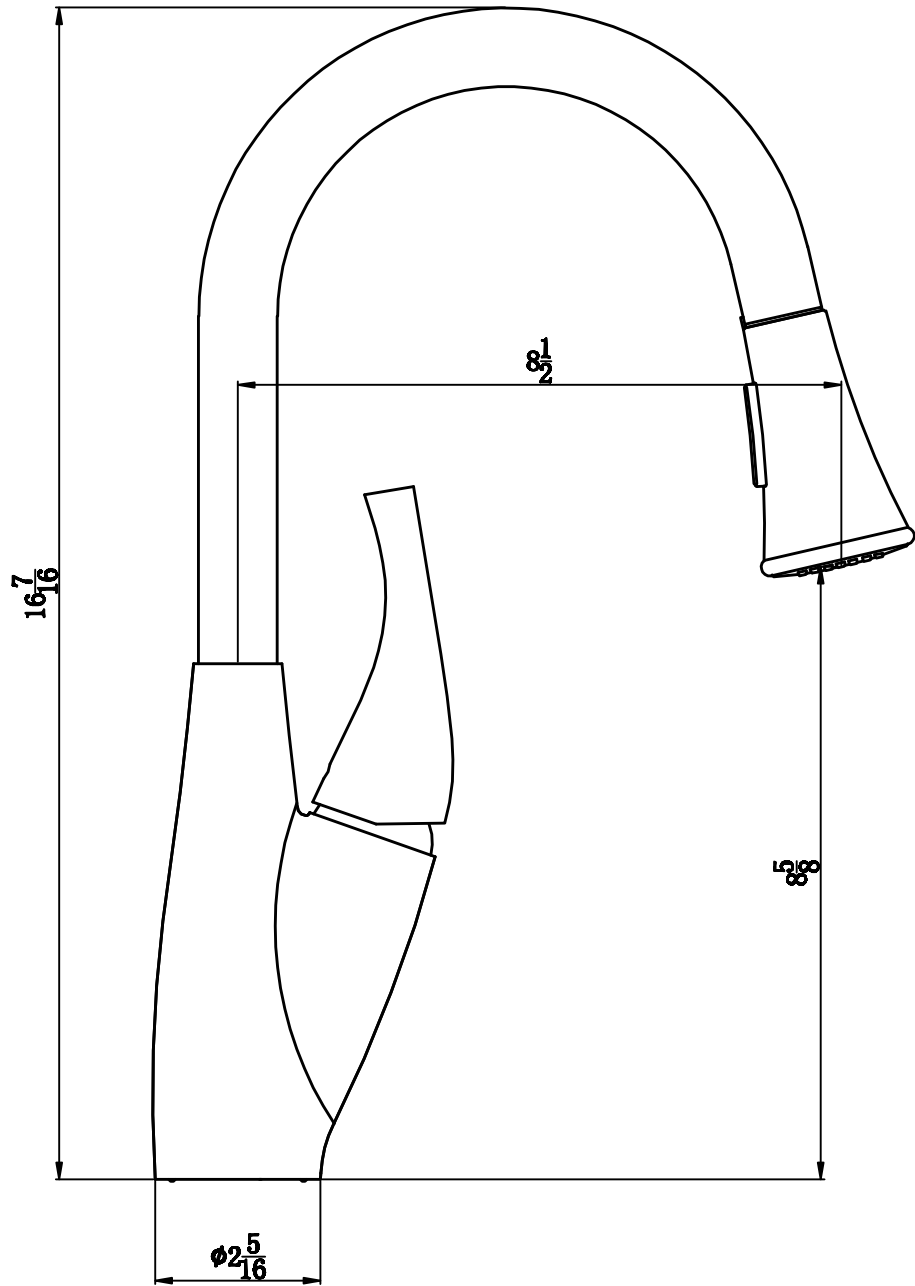

Codes and Standards

These products meet or exceed the following codes and standards:

- ANSI A117,1
- ASME A112.18.1
- CSA B-125
- NSF 61/SECTION 9 & ANNEX G
- AB1953

Specified Model & Finish

Model #	Description	Finish
K478PC	Flexible Pull Down Kitchen Faucet	Polished Chrome
K478BN	Flexible Pull Down Kitchen Faucet	Brushed Nickel

K478

13	water supply line
12	weight ball
11	screw
10	nut
9	stainless steel washer
8	plastic washer
7	sprayer
6	pull down hose
5	body
4	cartridge
3	pressing nut
2	cover
1	handle