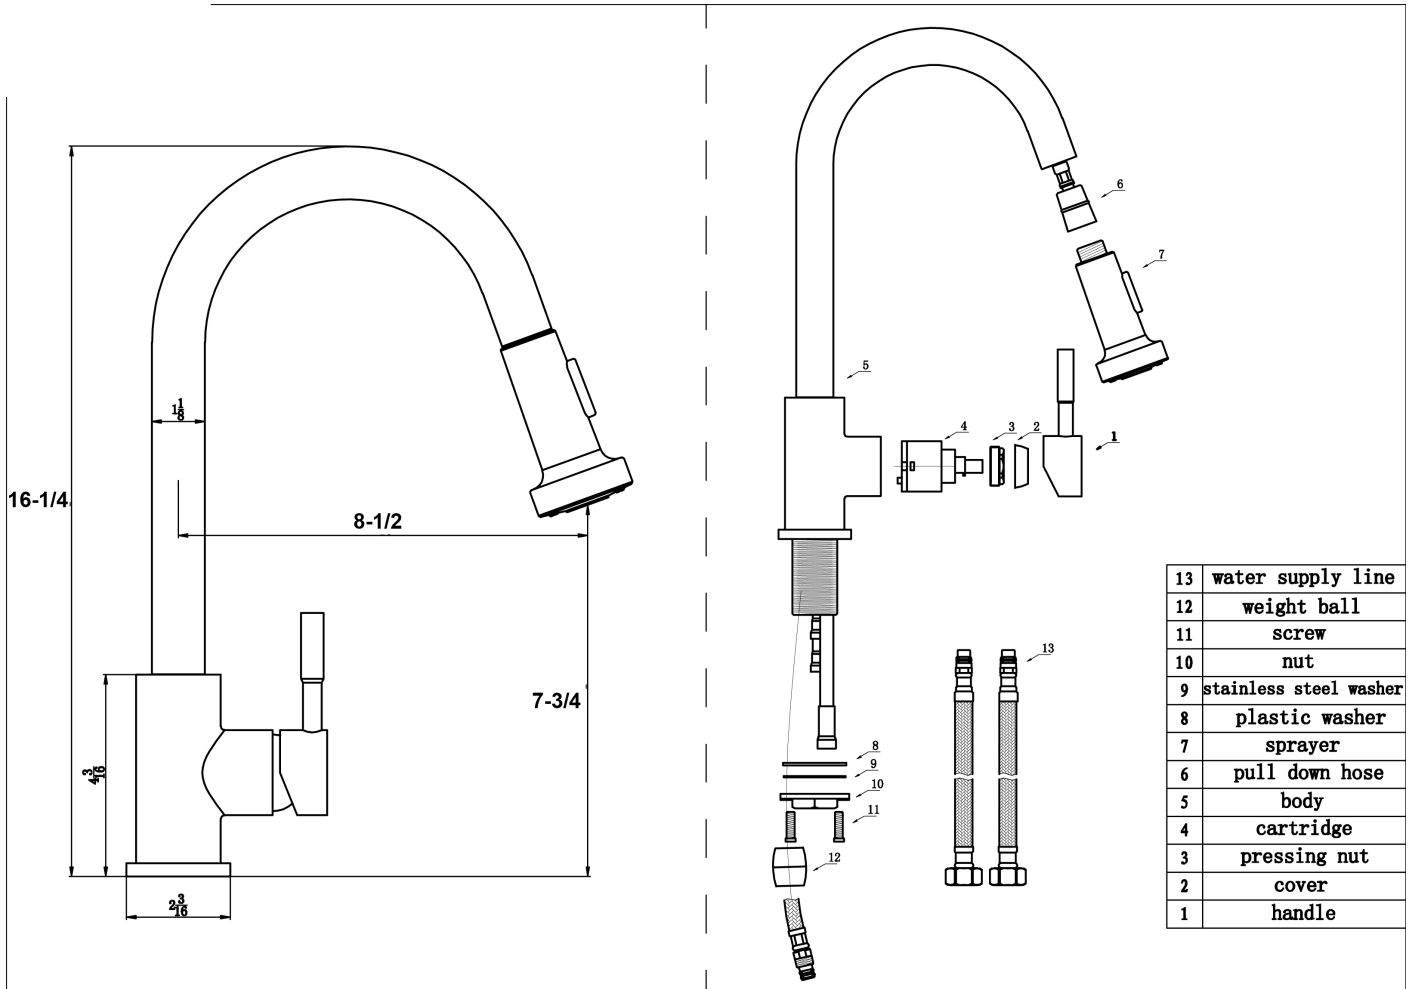

- Flexible pull down kitchen faucet.
- Top quality durable ceramic disc valves exceed the industry longevity standards two times for a lifetime of durable performance.
- Elegant timeless style design.
- Top quality durable Brass Construction.
- Spout features quiet and water-efficient aerator.
- Flexible swivel spout.
- Maximum Flow Rate: 1.75GPM @ 60PSI

Codes and Standards

These products meet or exceed the following codes and standards:

- ANSI A117,1
- ASME A112.18.1
- CSA B-125
- NSF 61/SECTION 9 & ANNEX G
- AB1953

Specified Model & Finish

Model #	Description	Finish
K475PC	Flexible Pull Down Kitchen Faucet	Polished Chrome
K475BN	Flexible Pull Down Kitchen Faucet	Brushed Nickel